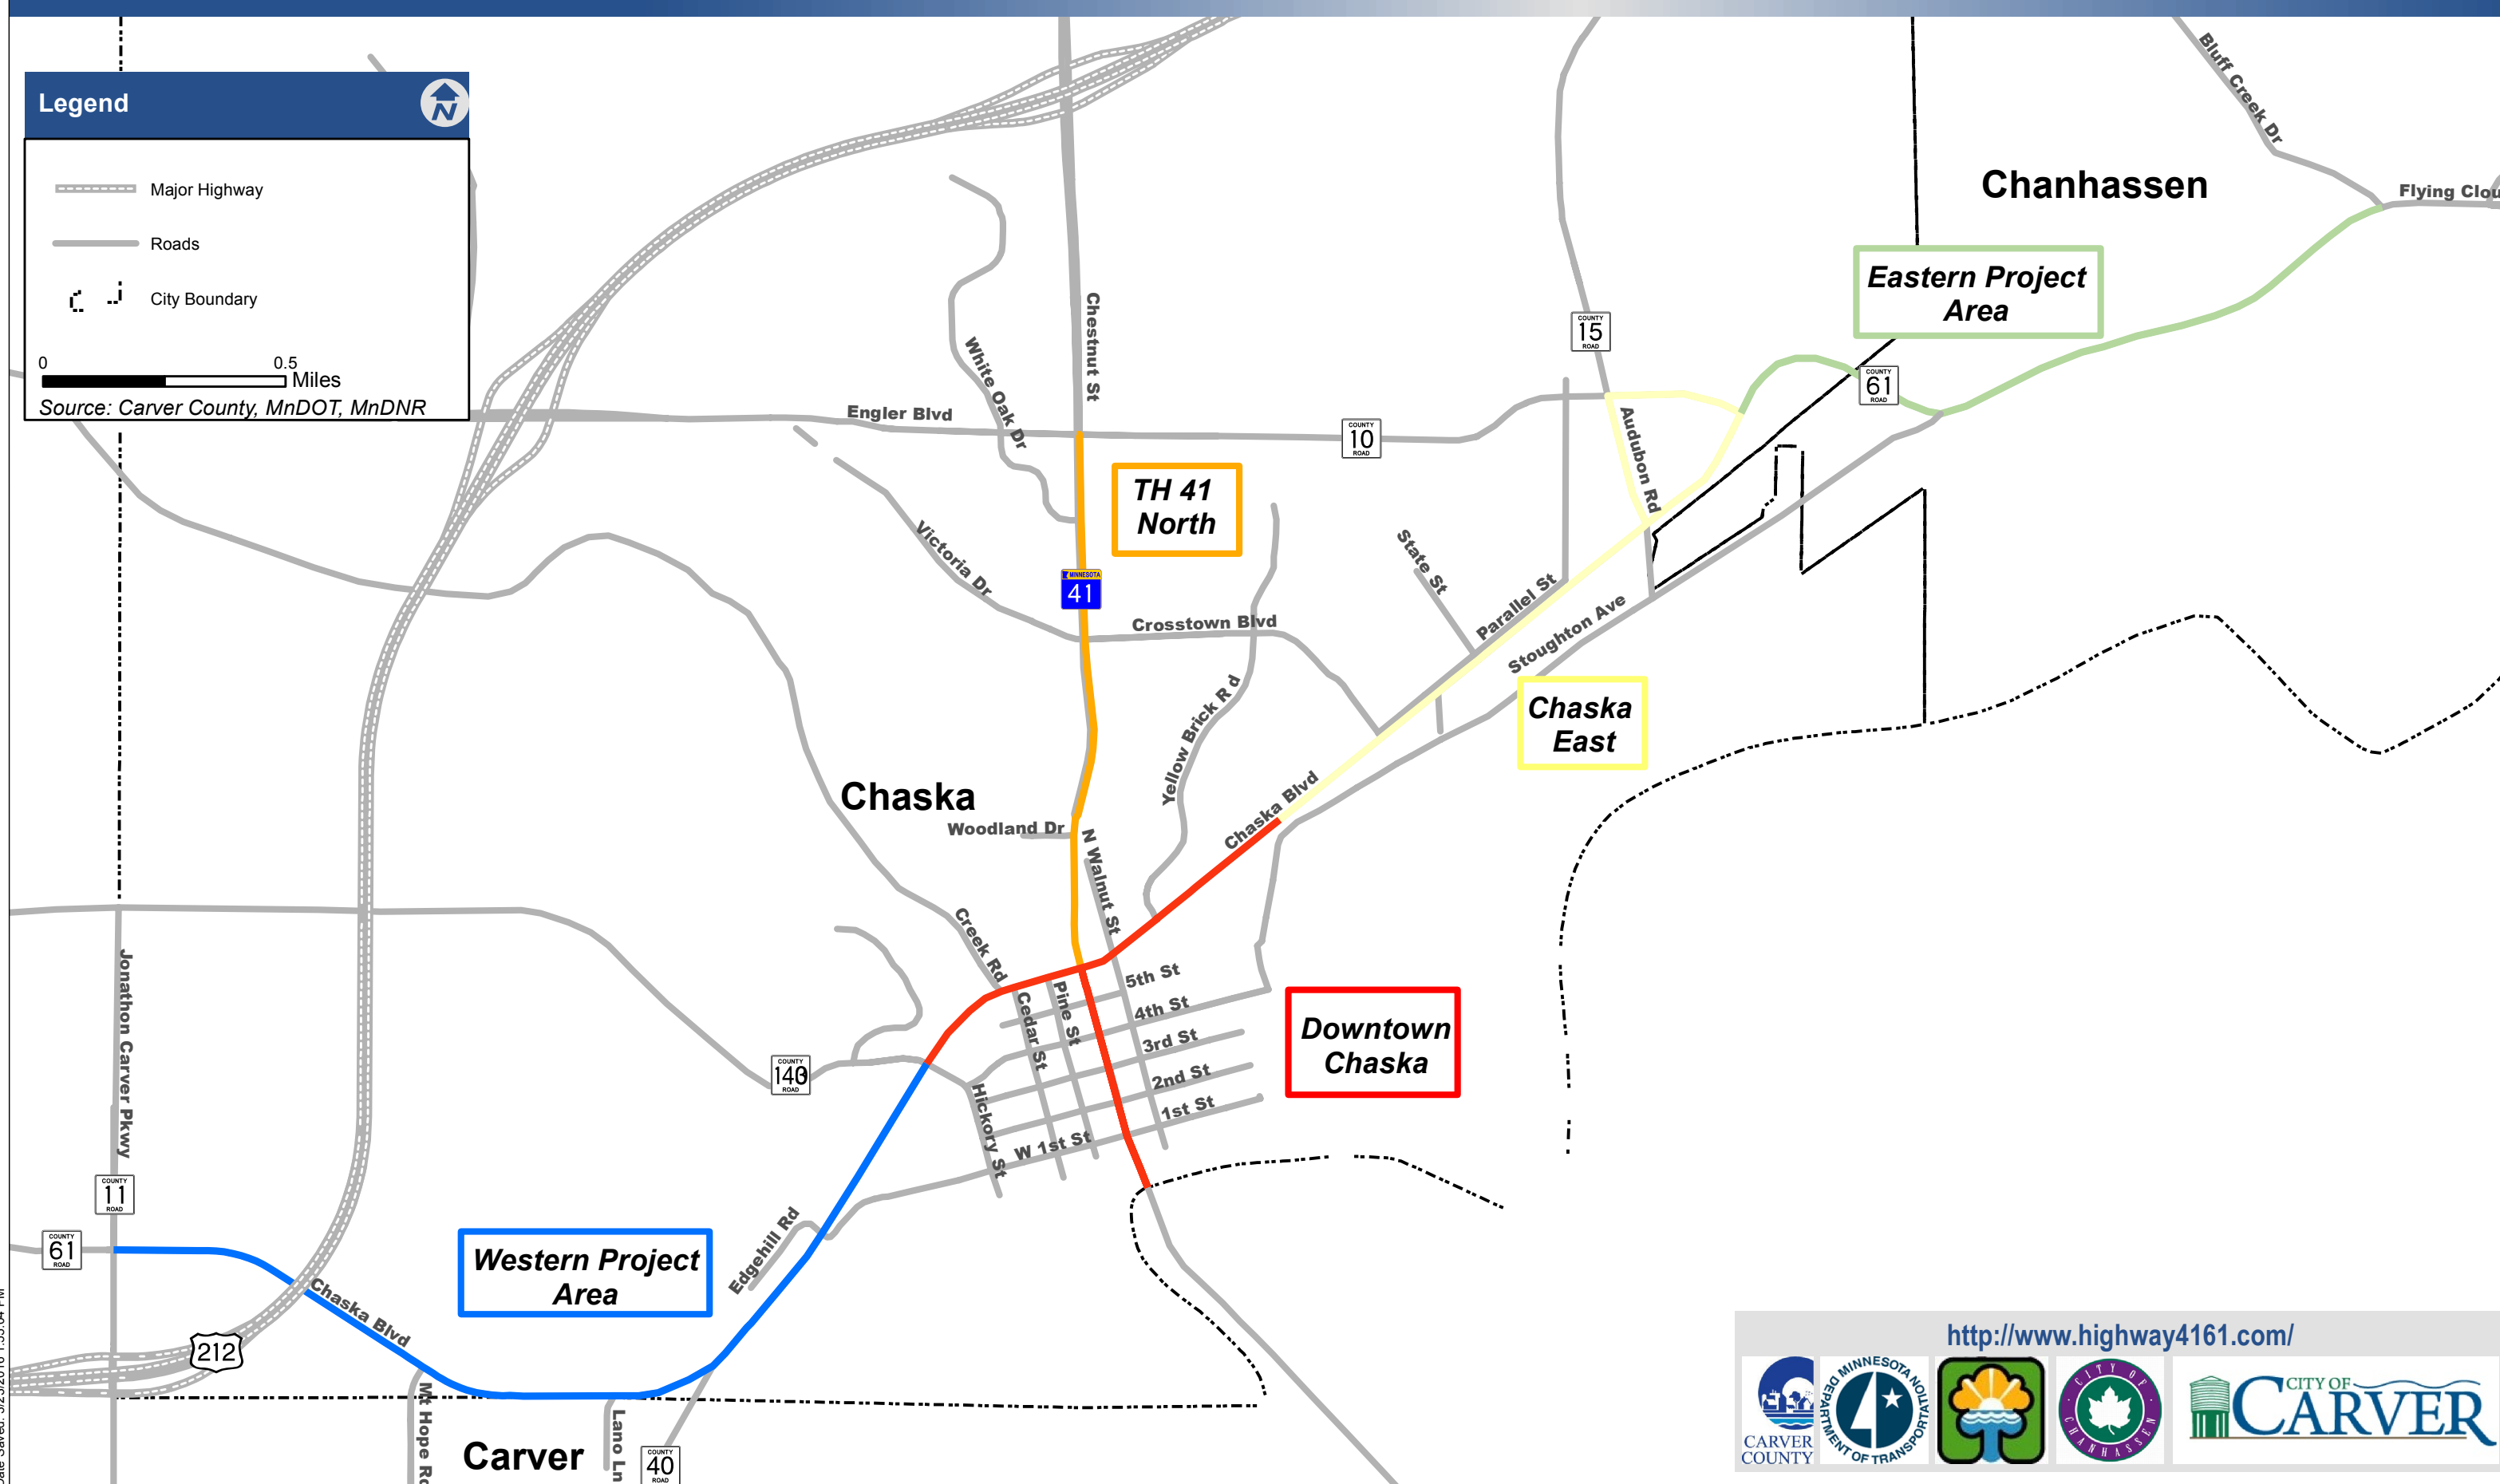

**Legend**

- Major Highway
- Roads
- City Boundary

0 0.5 Miles

Source: Carver County, MnDOT, MnDNR

Map Document: \\arsserver1\gis\CACOI\42110396\ESRI\Maps\Project Subareas\_WebSiteMap\_Whole Project.mxd  
Date Saved: 3/23/2016 1:55:04 PM

<http://www.highway4161.com/>