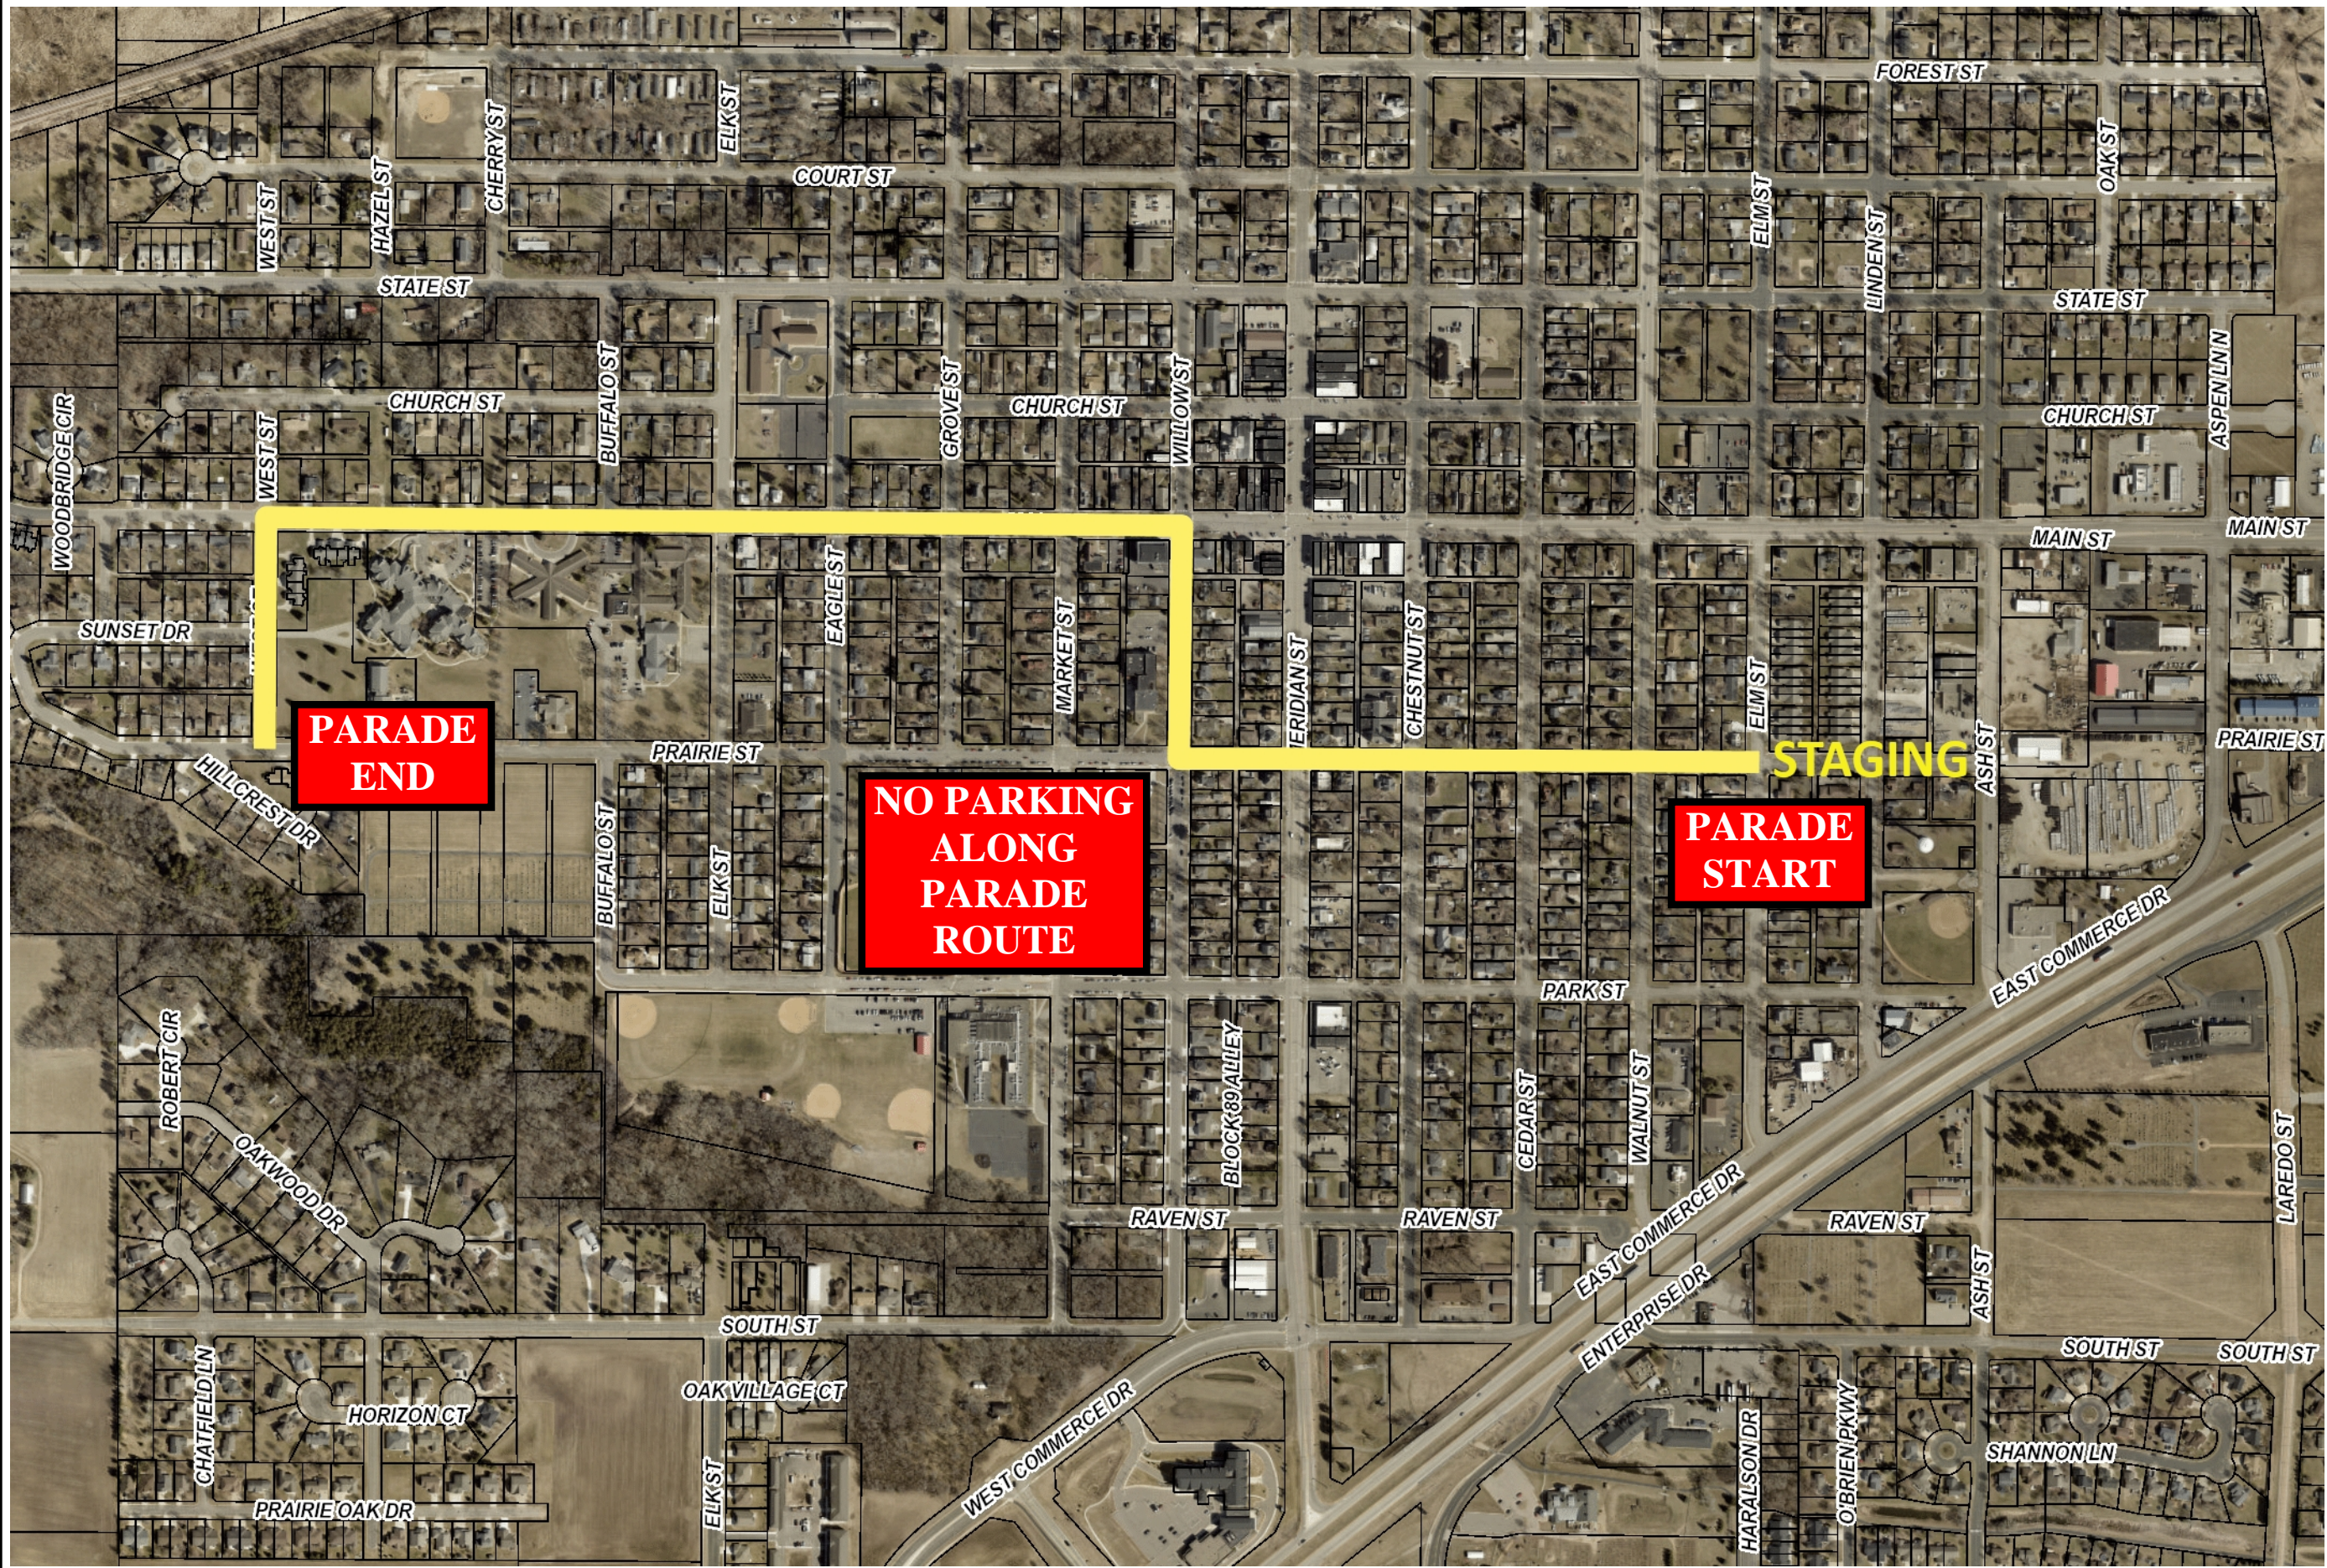

Legend

- Parcels (6/21/2022)
- Image
- Red: Red
- Green: Green
- Blue: Blue

2023 BBQ Days Parade Route

**Disclaimer:**  
 This drawing is neither a legally recorded map nor a survey and is not intended to be used as one. This drawing is a compilation of records, information, and data located in various city, county, and state offices, and other sources affecting the area shown, and is to be used for reference purposes only. The City of Belle Plaine is not responsible for any inaccuracies herein contained.

0 527 Feet