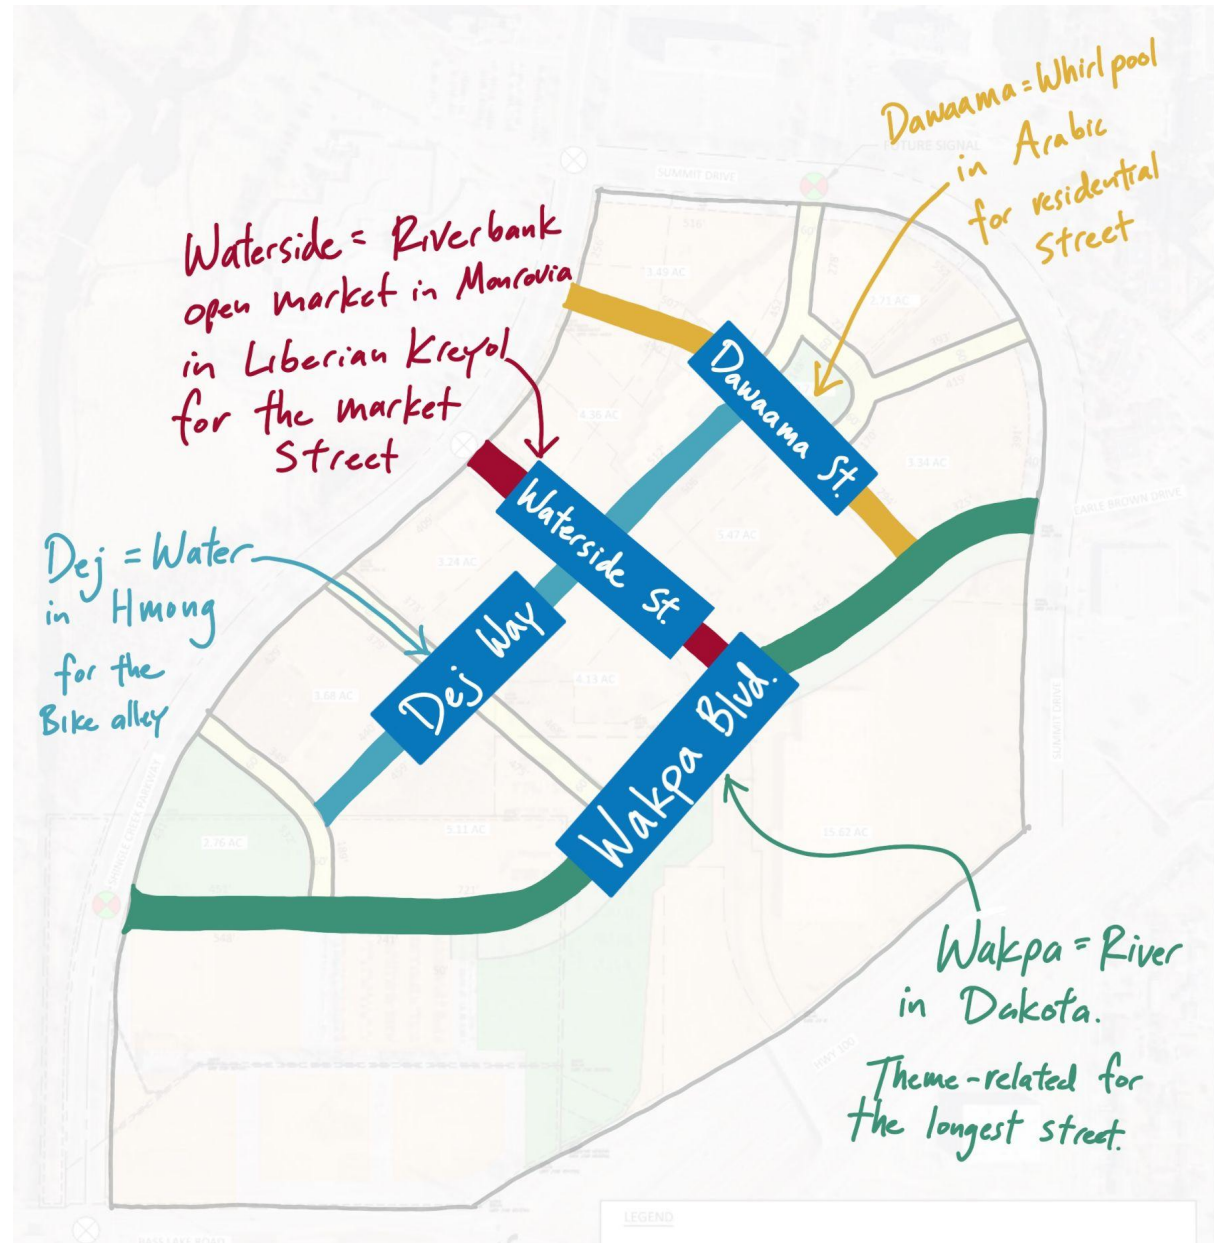

Brooklyn Center Art Integration Strategies

Juxtaposition Arts

Overview | 'Confluencia' Theme

CONFLUENCIA

example of "flowing together"

MULTILINGUAL
SIGNS

Dej / ^{HMONG} WATER Rd

Confluencia Blvd
Confluencia | Spanish

example of water-themed art

- ★ Definition: Joining together in flow
- ★ Land of 10,000 lakes
- ★ Adjacency to Shingle Creek and Mississippi nearby
- ★ Native water protectors
- ★ Water as a unifying need, important in all cultures

Gateway Sculptures

Gateway Sculpture | Design Process

CONCEPT ONLY

Streetscapes

Confluencia | Parkway from John Martin Drive

Confluencia | Parkway from Shingle Creek

ARTIST CONCEPT ONLY
NOT A FINAL DESIGN

Maintenance Considerations

- Activated public realm is critical to our success
- Ongoing space and staffing needs
 - 2019 Public Works Garage Study
 - Existing acreage: 6.6 acres
 - Recommended acreage: 8.3 acres
 - More analysis: 2023 Capital Maintenance Building Plan Study
 - Tight staffing
 - 1980s: 22 staff; 1990s: 18 staff; 2022: 16 staff; 2023: 17 staff
- Opportunity Site Maintenance Plan