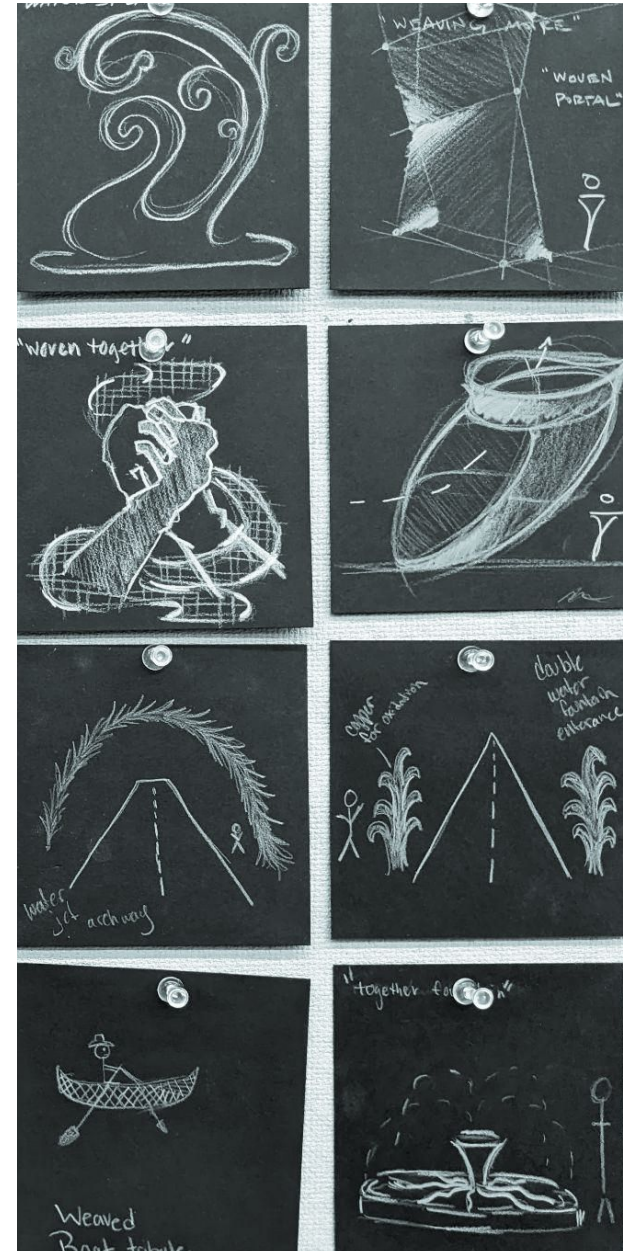

example of water-themed art

- ★ Definition: Joining together in flow
- ★ Land of 10,000 lakes
- ★ Adjacency to Shingle Creek and Mississippi nearby
- ★ Native water protectors
- ★ Water as a unifying need, important in all cultures

Gateway Sculptures

Gateway Sculpture | Design Process

CONCEPT ONLY

Streetscapes

Confluencia | Parkway from John Martin Drive

Confluencia | Parkway from Shingle Creek

ARTIST CONCEPT ONLY
NOT A FINAL DESIGN

Maintenance Considerations