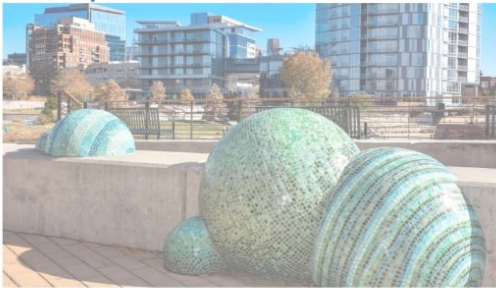

Brooklyn Center Art Integration Strategies

Juxtaposition Arts

Overview | 'Confluencia' Theme

CONFLUENCIA

example of "flowing together"

MULTILINGUAL
SIGNS

Dej / ^{HMONG} WATER Rd

Confluencia Blvd
Confluencia | Spanish

example of water-themed art

- ★ Definition: Joining together in flow
- ★ Land of 10,000 lakes
- ★ Adjacency to Shingle Creek and Mississippi nearby
- ★ Native water protectors
- ★ Water as a unifying need, important in all cultures

Gateway Sculptures

Gateway Sculpture | Design Process

CONCEPT ONLY

Streetscapes

Confluencia | Parkway from John Martin Drive

Confluencia | Parkway from Shingle Creek

ARTIST CONCEPT ONLY
NOT A FINAL DESIGN

Maintenance Considerations