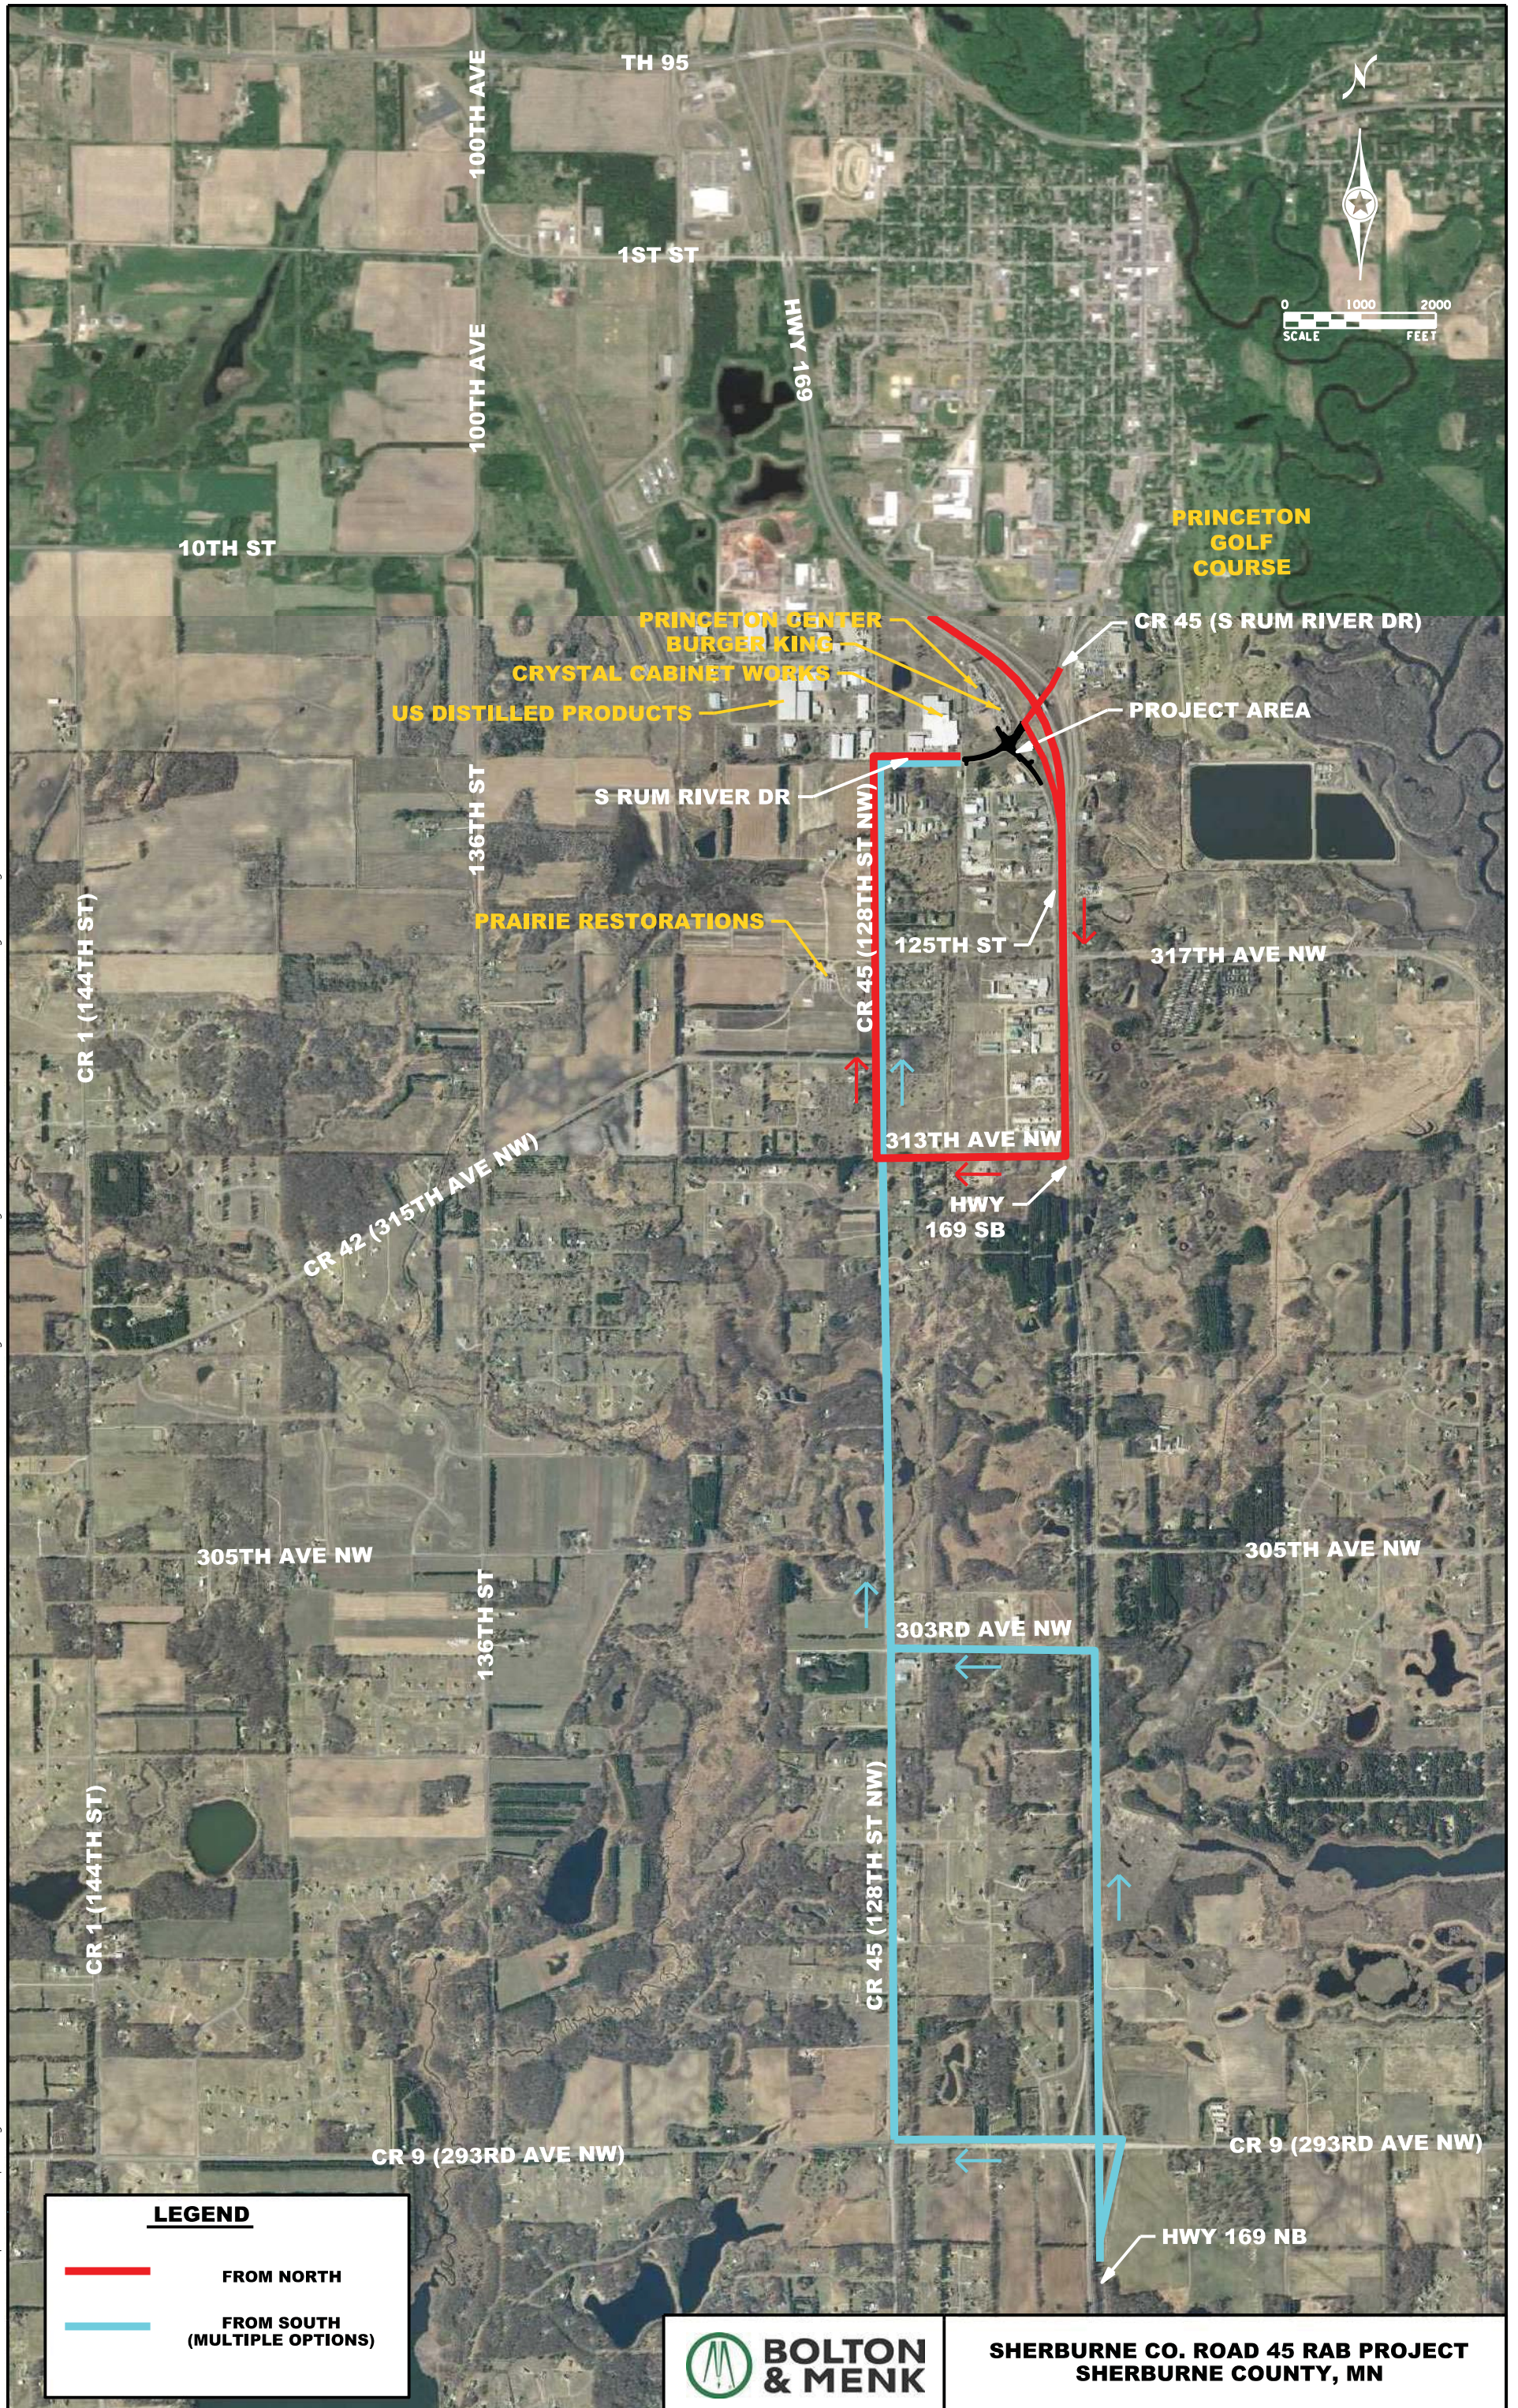

PASSENGER VEHICLE DETOUR ROUTE

TRAVEL TO BUSINESS DISTRICT

H:\SHERBURNE_CO_MN\42116834\CAD\M5\figures\Detour Figures\116834_Detour Route_Passenger_To.dgn 4/23/2019 10:02:34 AM pdf-color.plt:cfgr bmi.tbl alexna