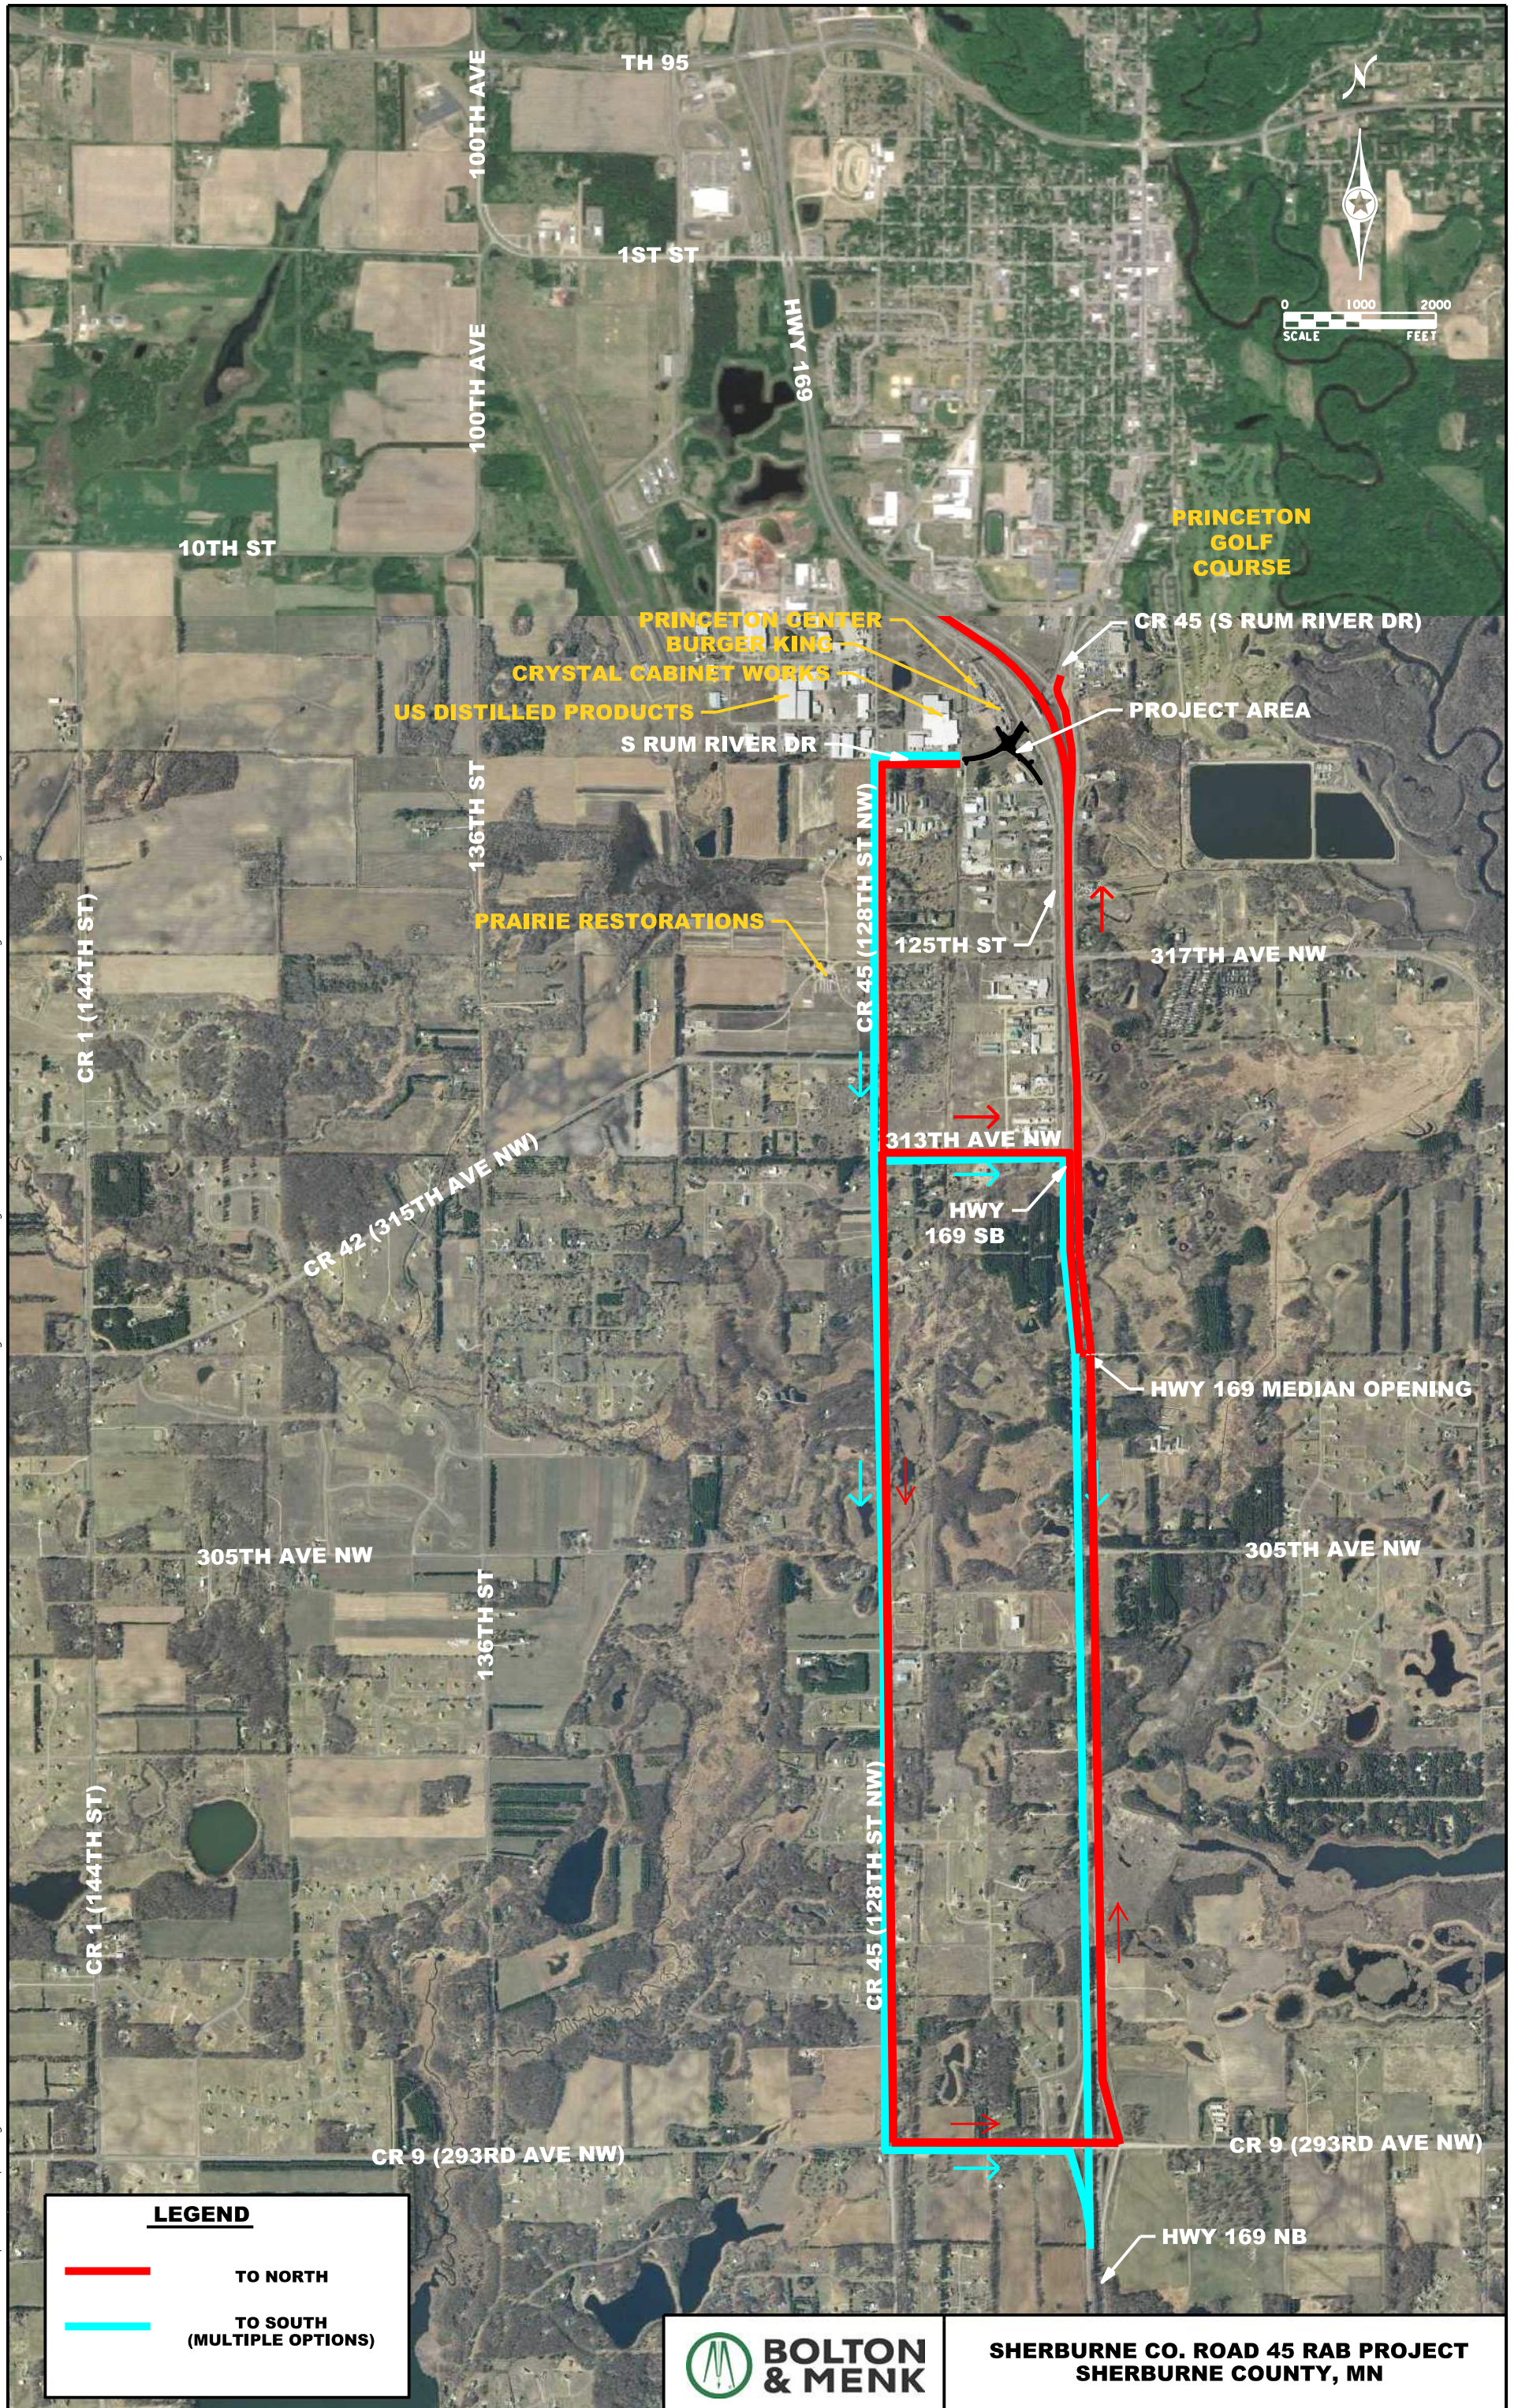

PASSENGER VEHICLE DETOUR ROUTE

TRAVEL FROM BUSINESS DISTRICT

alexma pdf-color-pitc-fg bmi.tbl 4/23/2019 10:03:36 AM H:\SHERBURNE_CO_MN\42116834\CAD\M5\figures\Detour_Figures\116834_Detour_Route_Passenger_From.dgn