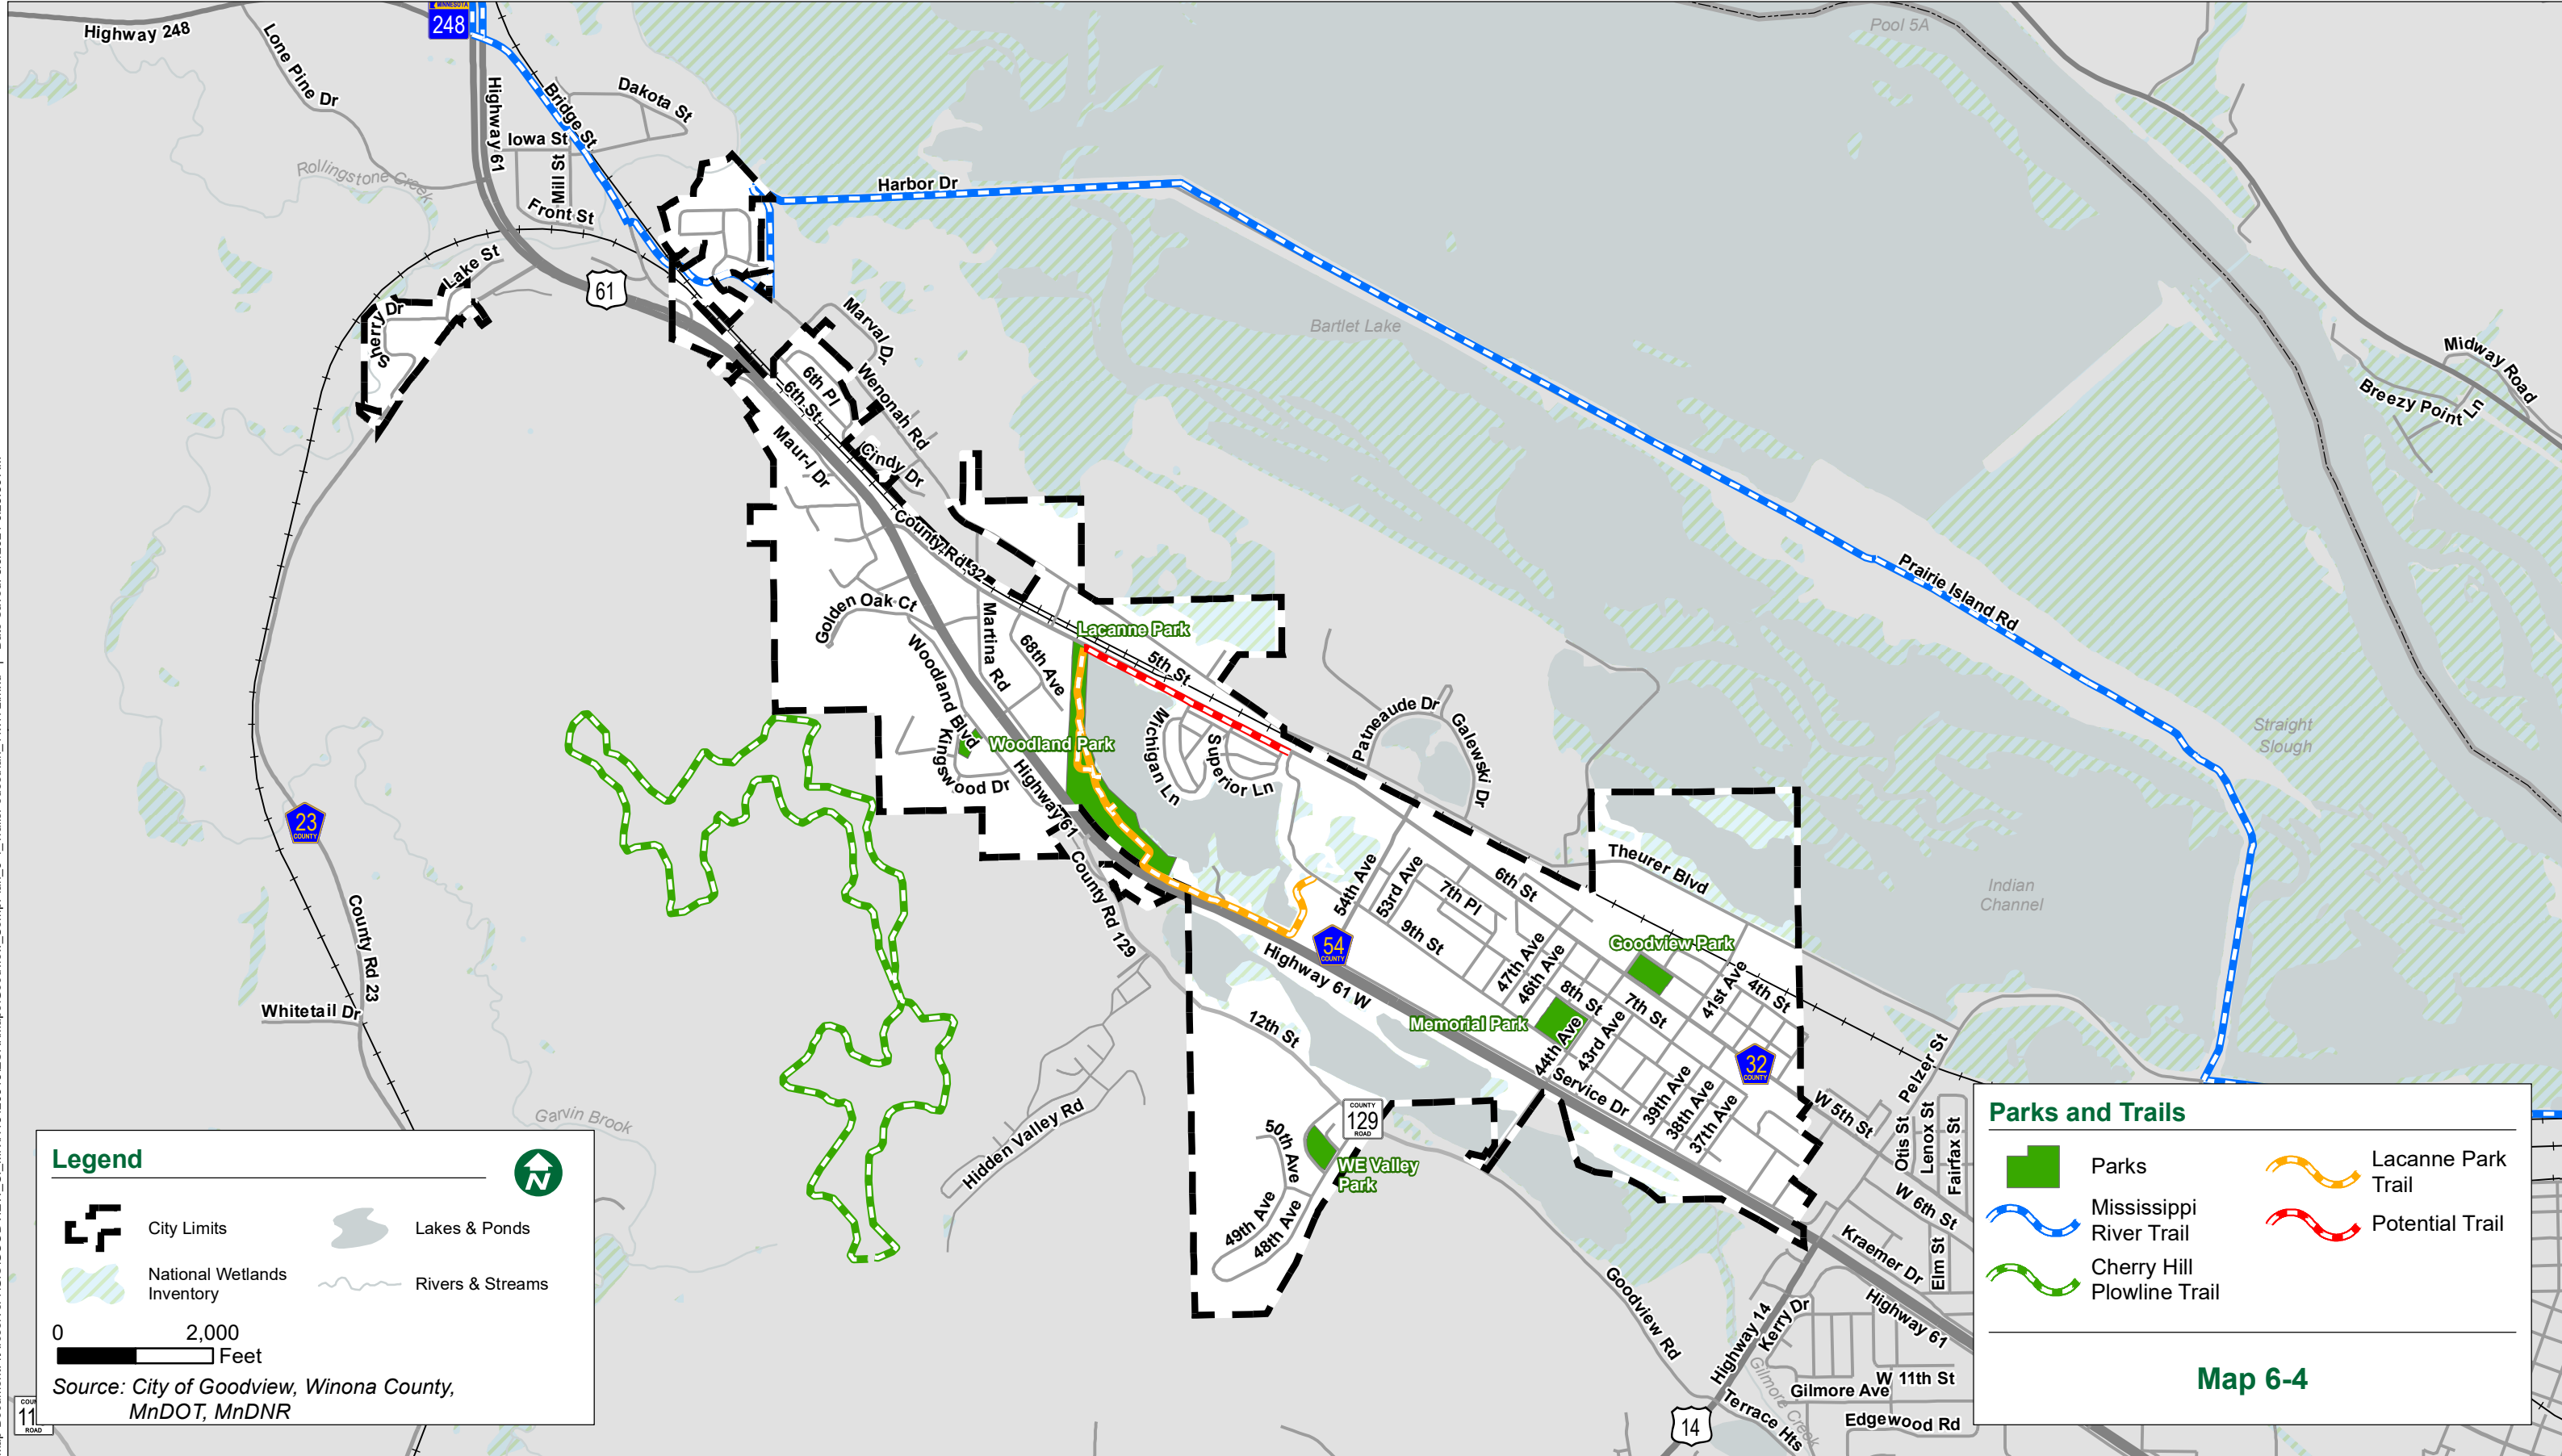

Map Document: \\arserver1\GIS\GOODVIEW_CI_MNH15\20913\ESRI\Maps\Goodview_CompPlan_6-4_TrailsPedestrian_11x17L.mxd | Date Saved: 8/9/2021 9:25:59 AM

Parks and Trails

	Parks		Lacanne Park Trail
	Mississippi River Trail		Potential Trail
	Cherry Hill Plowline Trail		

Legend

	City Limits		North Arrow
	National Wetlands Inventory		Lakes & Ponds
	Rivers & Streams		

0 2,000 Feet

Source: City of Goodview, Winona County, MnDOT, MnDNR

Map 6-4