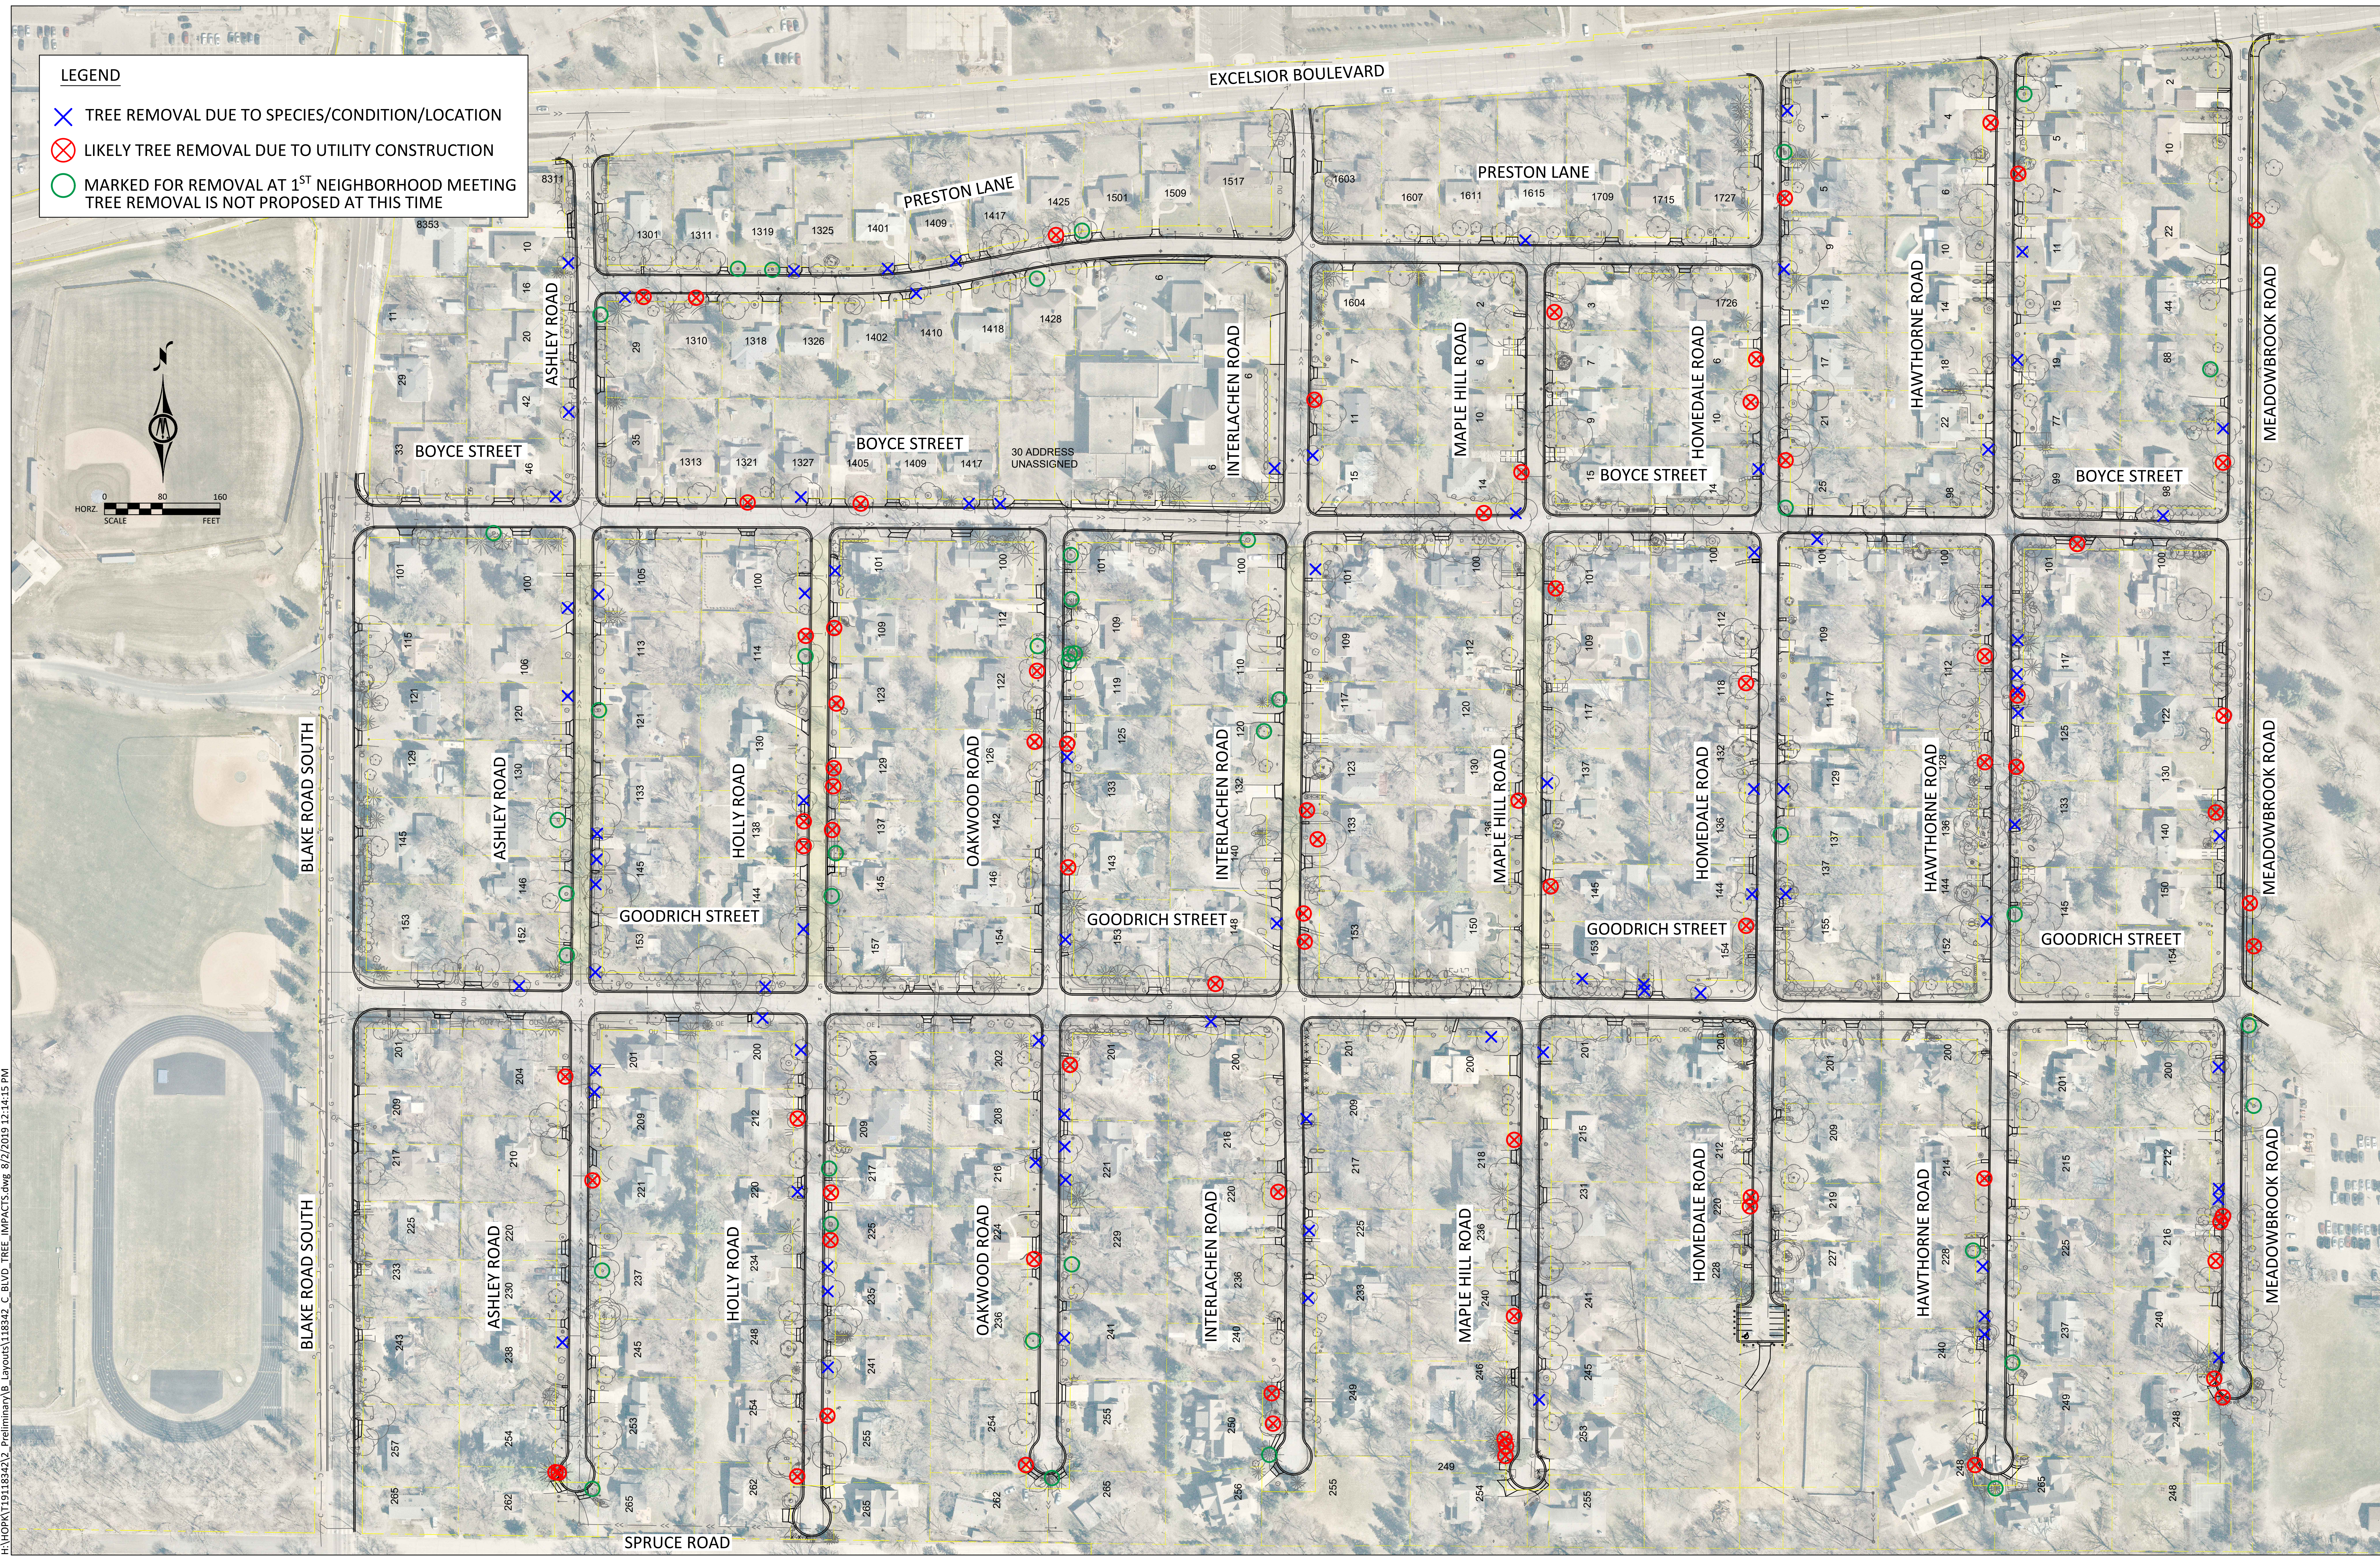

LEGEND

- ✕ TREE REMOVAL DUE TO SPECIES/CONDITION/LOCATION
- ⊗ LIKELY TREE REMOVAL DUE TO UTILITY CONSTRUCTION
- MARKED FOR REMOVAL AT 1ST NEIGHBORHOOD MEETING
TREE REMOVAL IS NOT PROPOSED AT THIS TIME

H:\HOPK\19118342\2_Preliminary\18_Layouts\118342_C_BIVD_TREE_IMPACTS.dwg 8/22/2019 12:14:15 PM