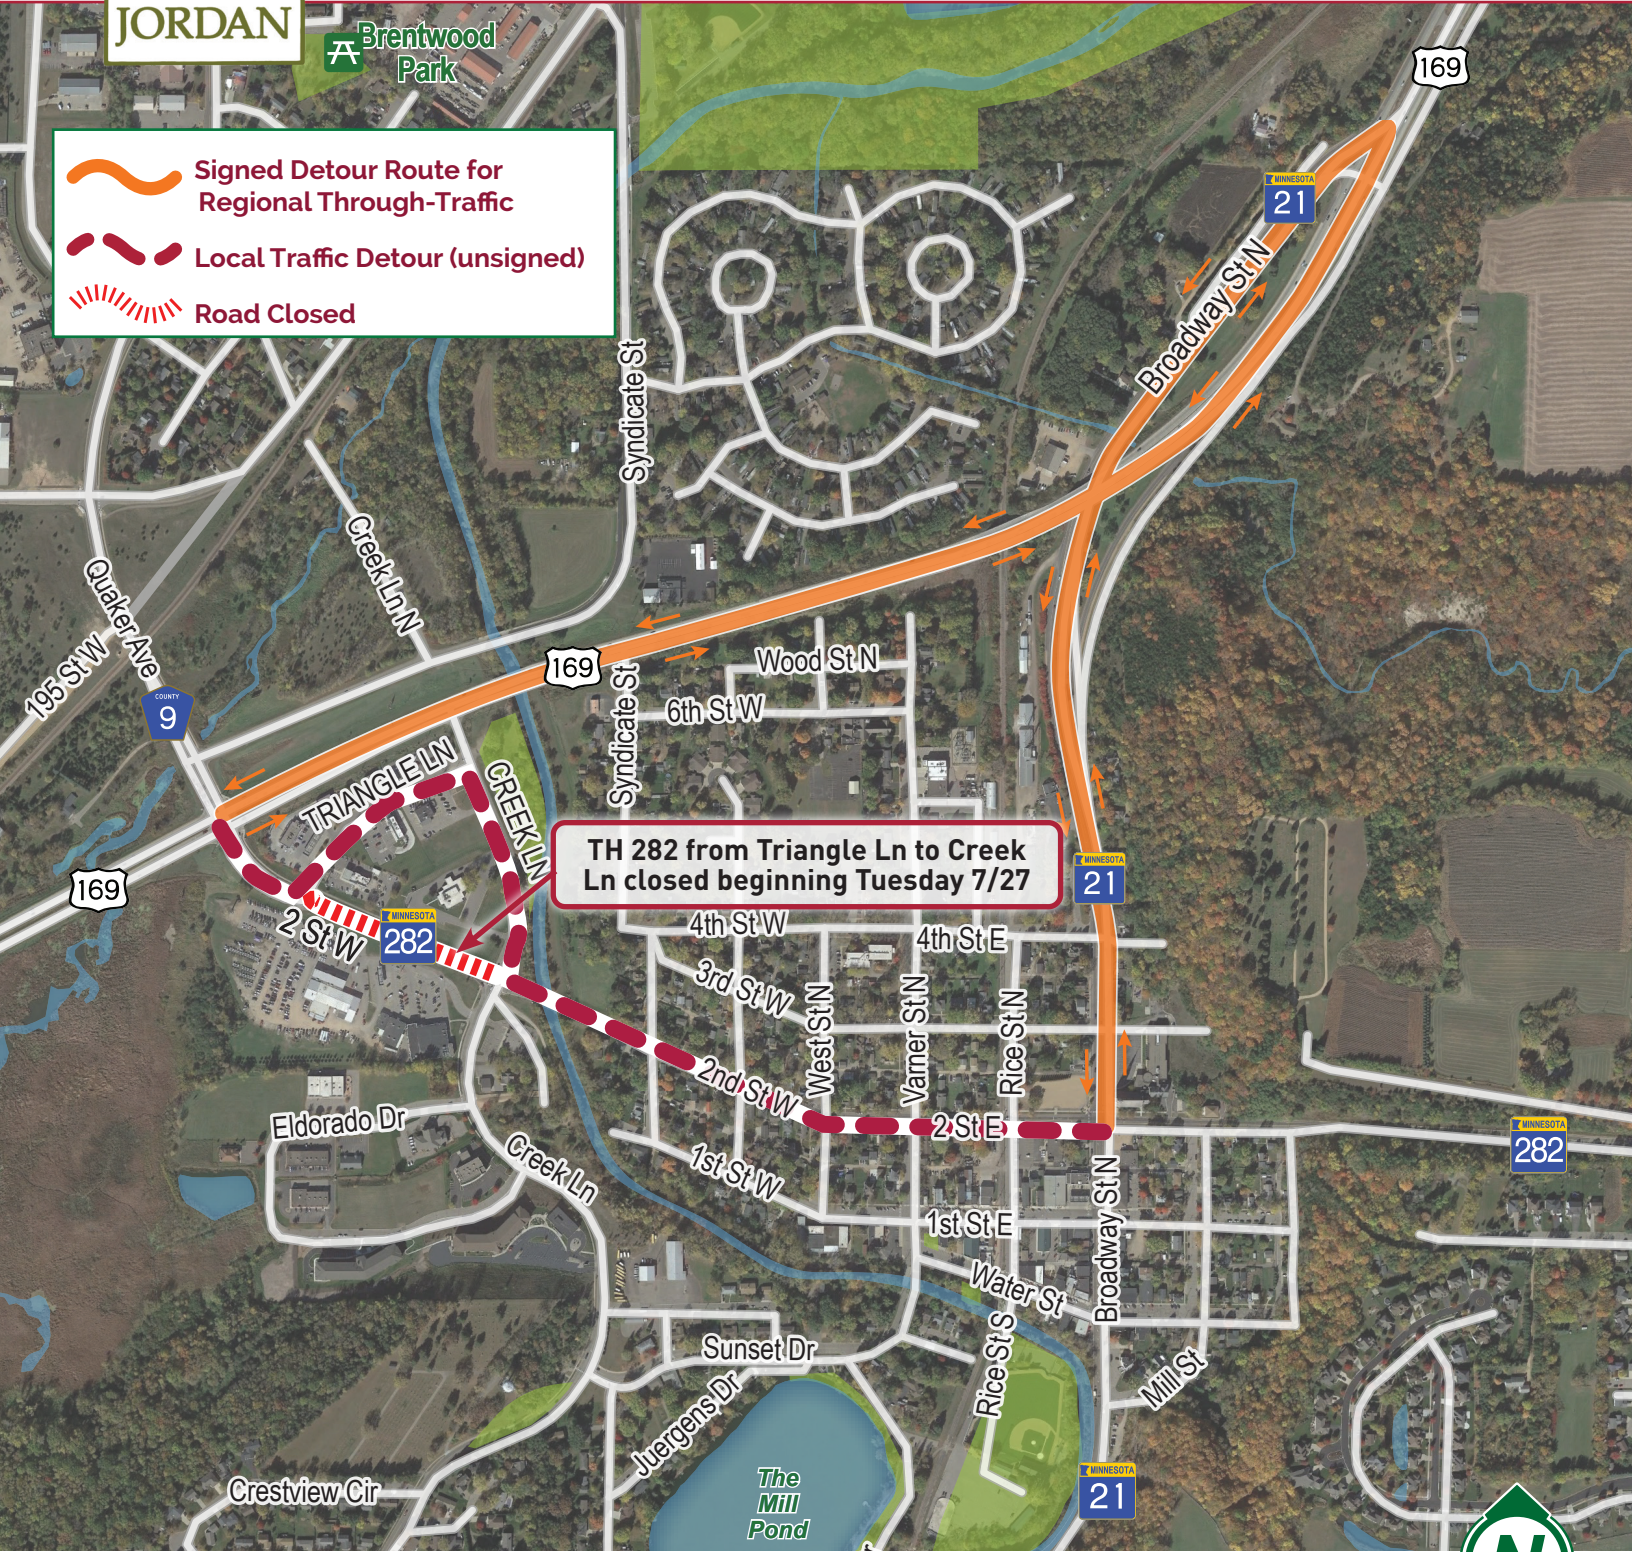

TH 282 / Creek Lane Stage 3 Detour Map

-  Signed Detour Route for Regional Through-Traffic
-  Local Traffic Detour (unsigned)
-  Road Closed

TH 282 from Triangle Ln to Creek Ln closed beginning Tuesday 7/27