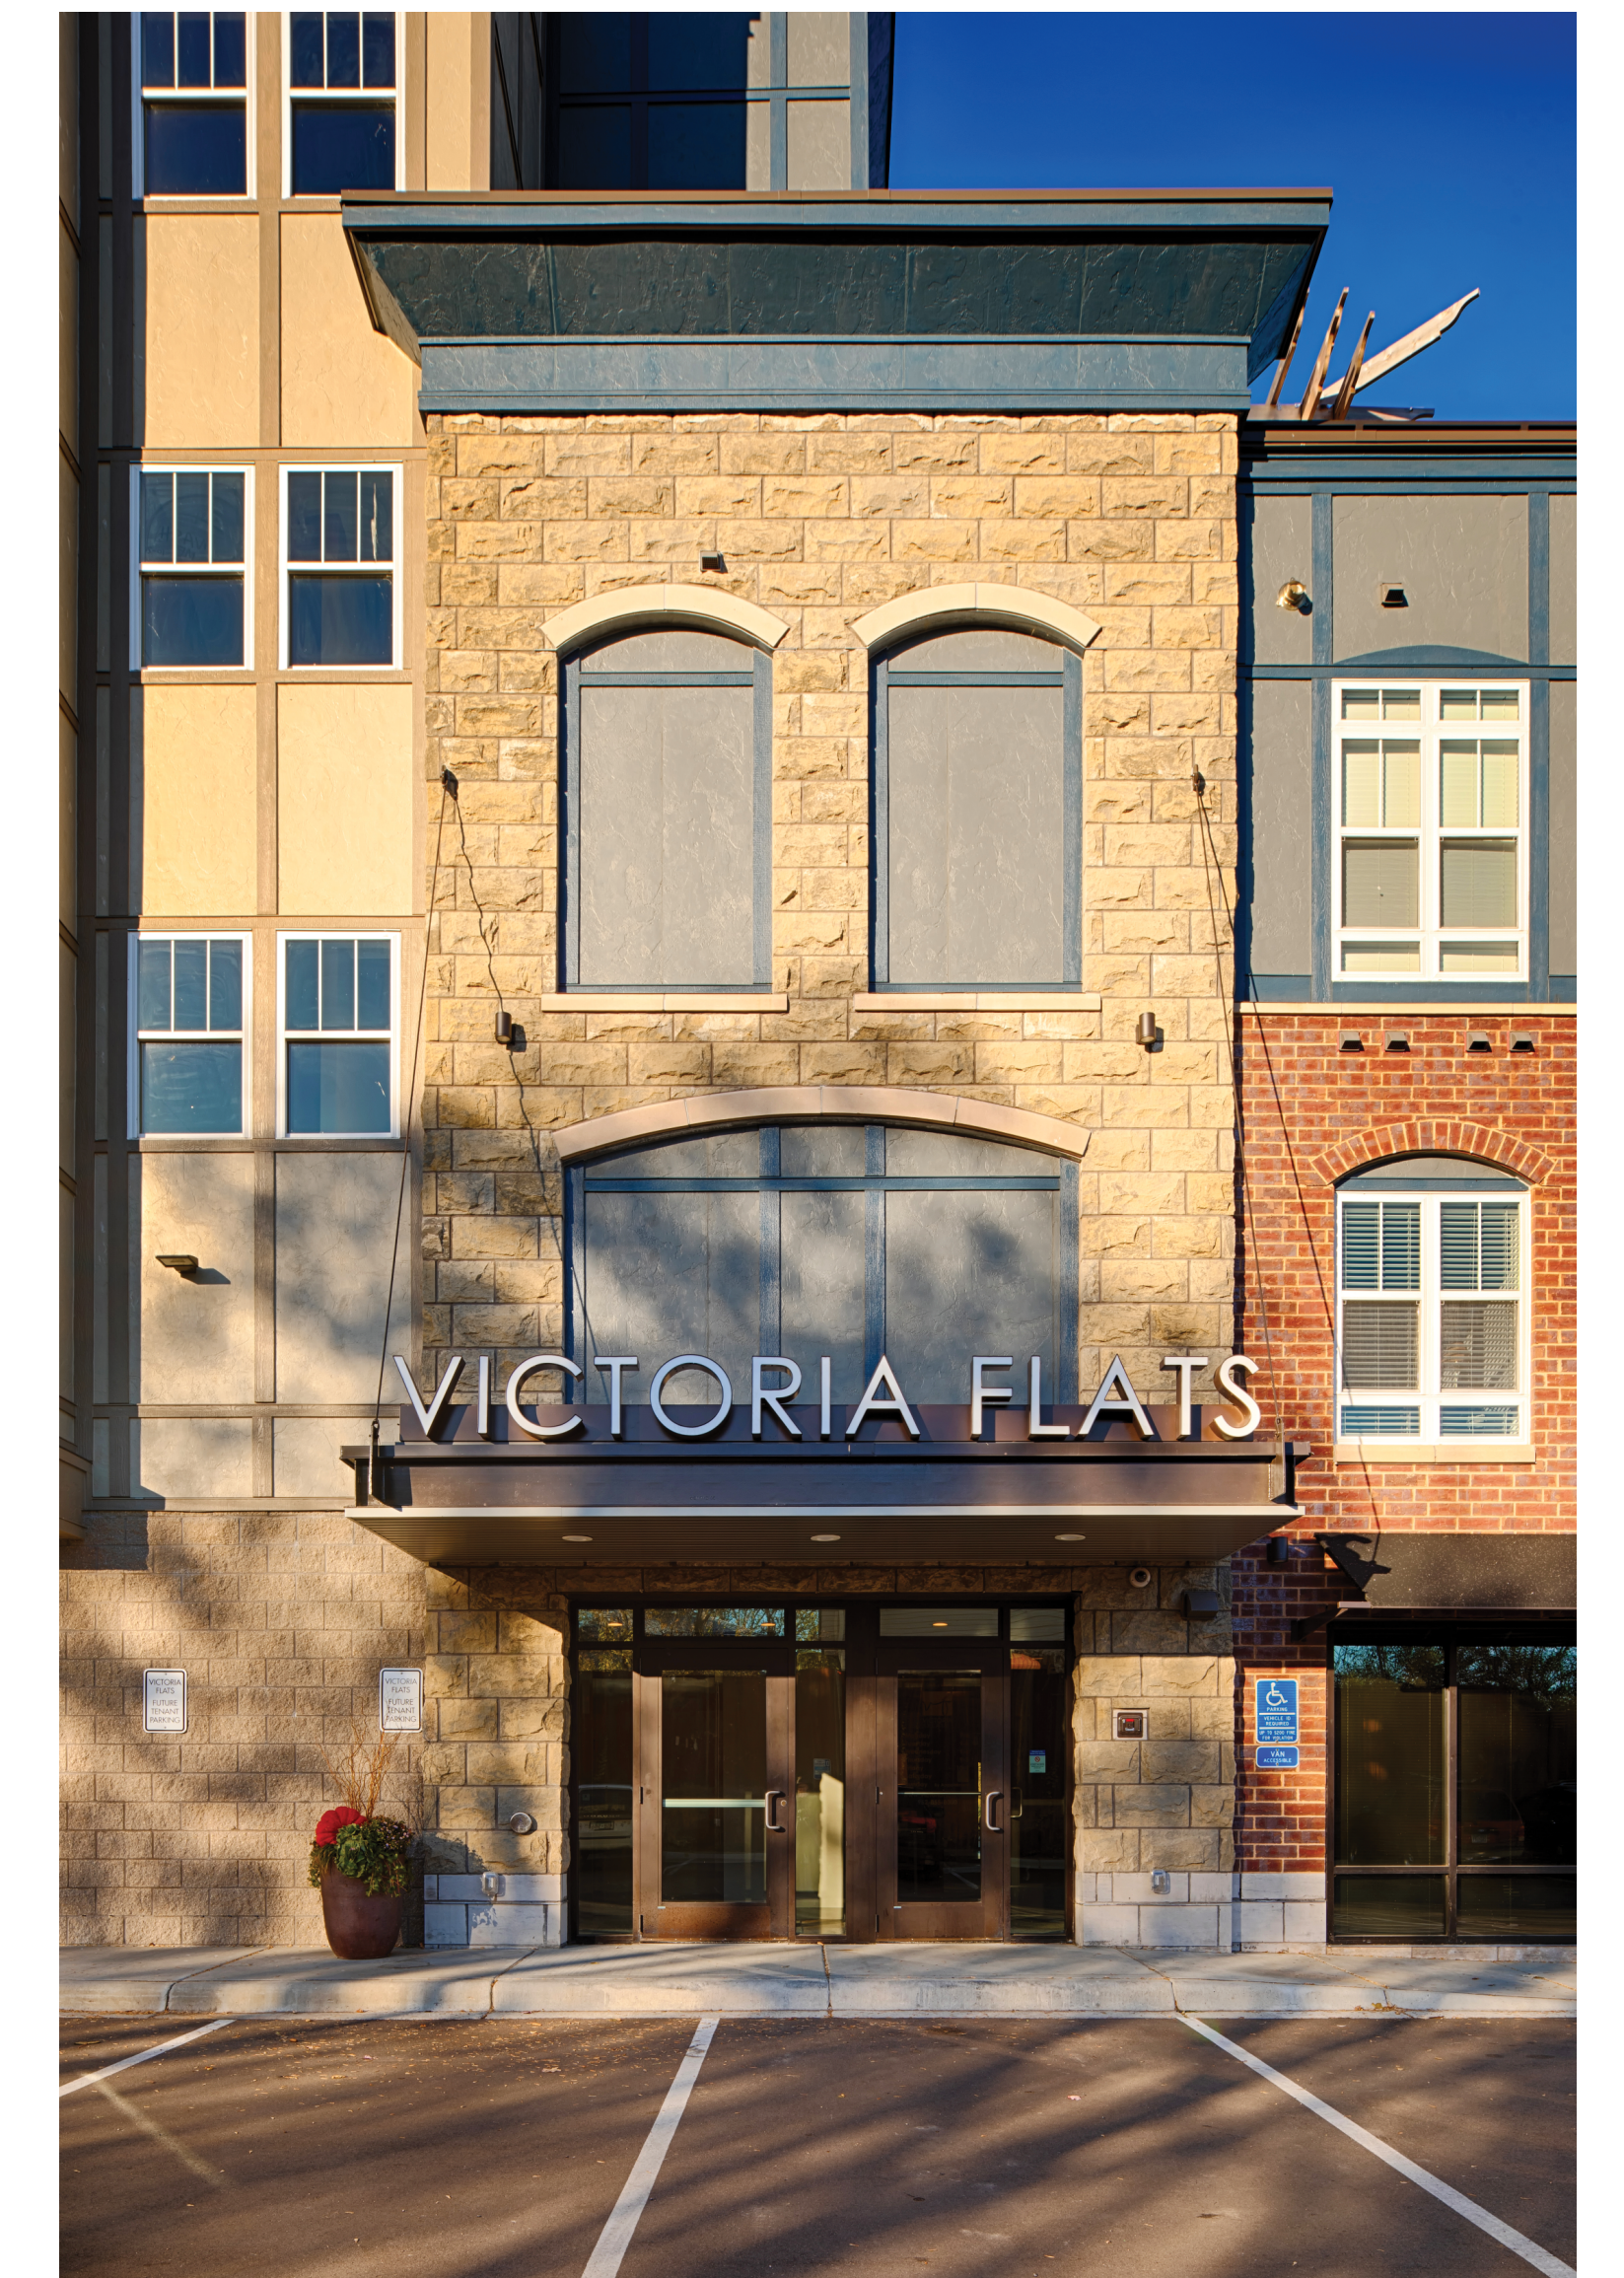

VICTORIA FLATS, VICTORIA, MN

VICTORIA FLATS, VICTORIA, MN

VICTORIA FLATS, VICTORIA, MN

FIVE CENTRAL, OSSEO, MN

FIVE CENTRAL, OSSEO, MN

VICTORIA FLATS, VICTORIA, MN

I N C

## PAST PROJECTS

755 PRIOR AVENUE NORTH, SUITE 301A  
ST. PAUL, MINNESOTA 55104

© 2020 MOMENTUM DESIGN GROUP LLC