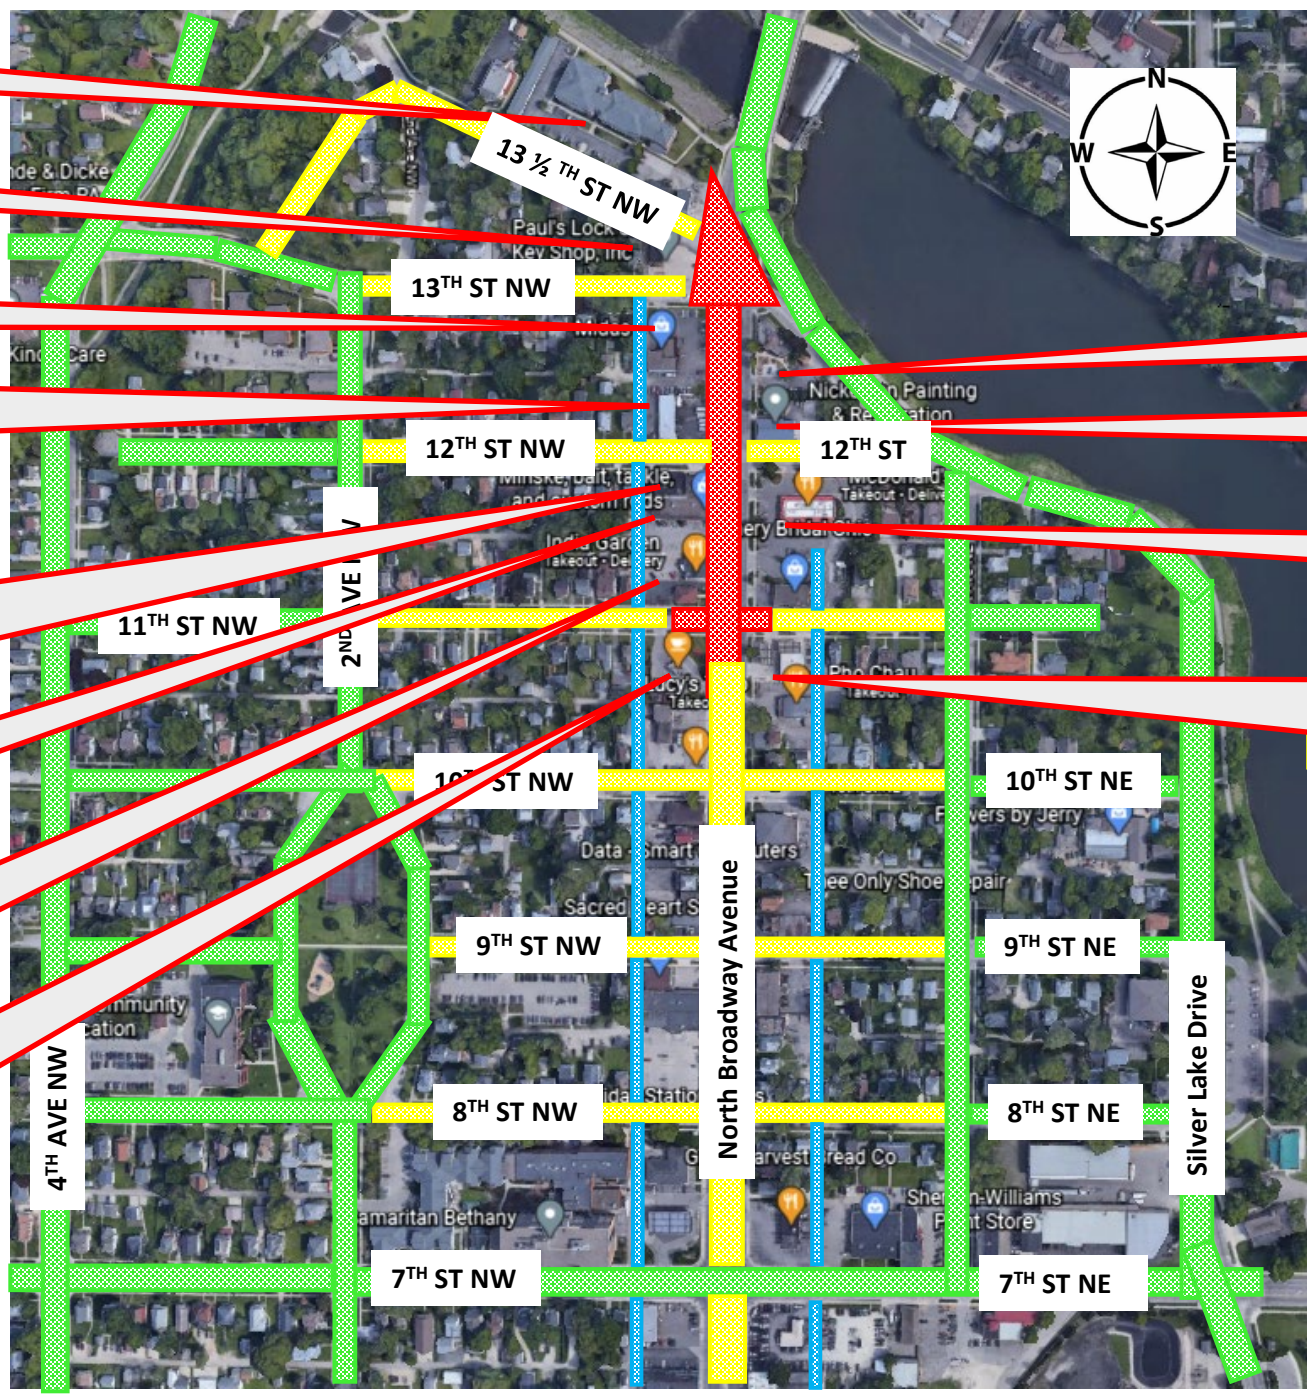

## Overall Map

-  ROAD CLOSED [See detail above](#)
-  ACCESS BY NEAREST STREET & ALLEY
-  ROAD OPEN TO LOCAL TRAFFIC
-  ALLEY OPEN TO LOCAL TRAFFIC
-  ROAD OPEN

**Nazarene Well House**

13 1/2<sup>th</sup> ST NW

**Killan's Auto**

**Pho Chau**

**Kung Fu Tea**

N BDWY LOCAL ACCESS

**Summary Map**

13 1/2 ST through 11<sup>th</sup> ST

-  ROAD CLOSED [See detail above](#)
-  ROAD OPEN TO LOCAL TRAFFIC
-  ALLEY OPEN TO LOCAL TRAFFIC
-  ROAD OPEN

# Summary Map

11<sup>th</sup> ST through 7<sup>th</sup> ST

# North Broadway Business Access

Effective: MAY 10, 2021

Last Updated: APR 16, 2021

**Moka**  
N BDWY LOCAL ACCESS

**Barak Grocery & Mall  
Lucy's Taco**  
N BDWY LOCAL ACCESS

**American Family Ins  
Dwell Realty Group**  
N BDWY LOCAL ACCESS