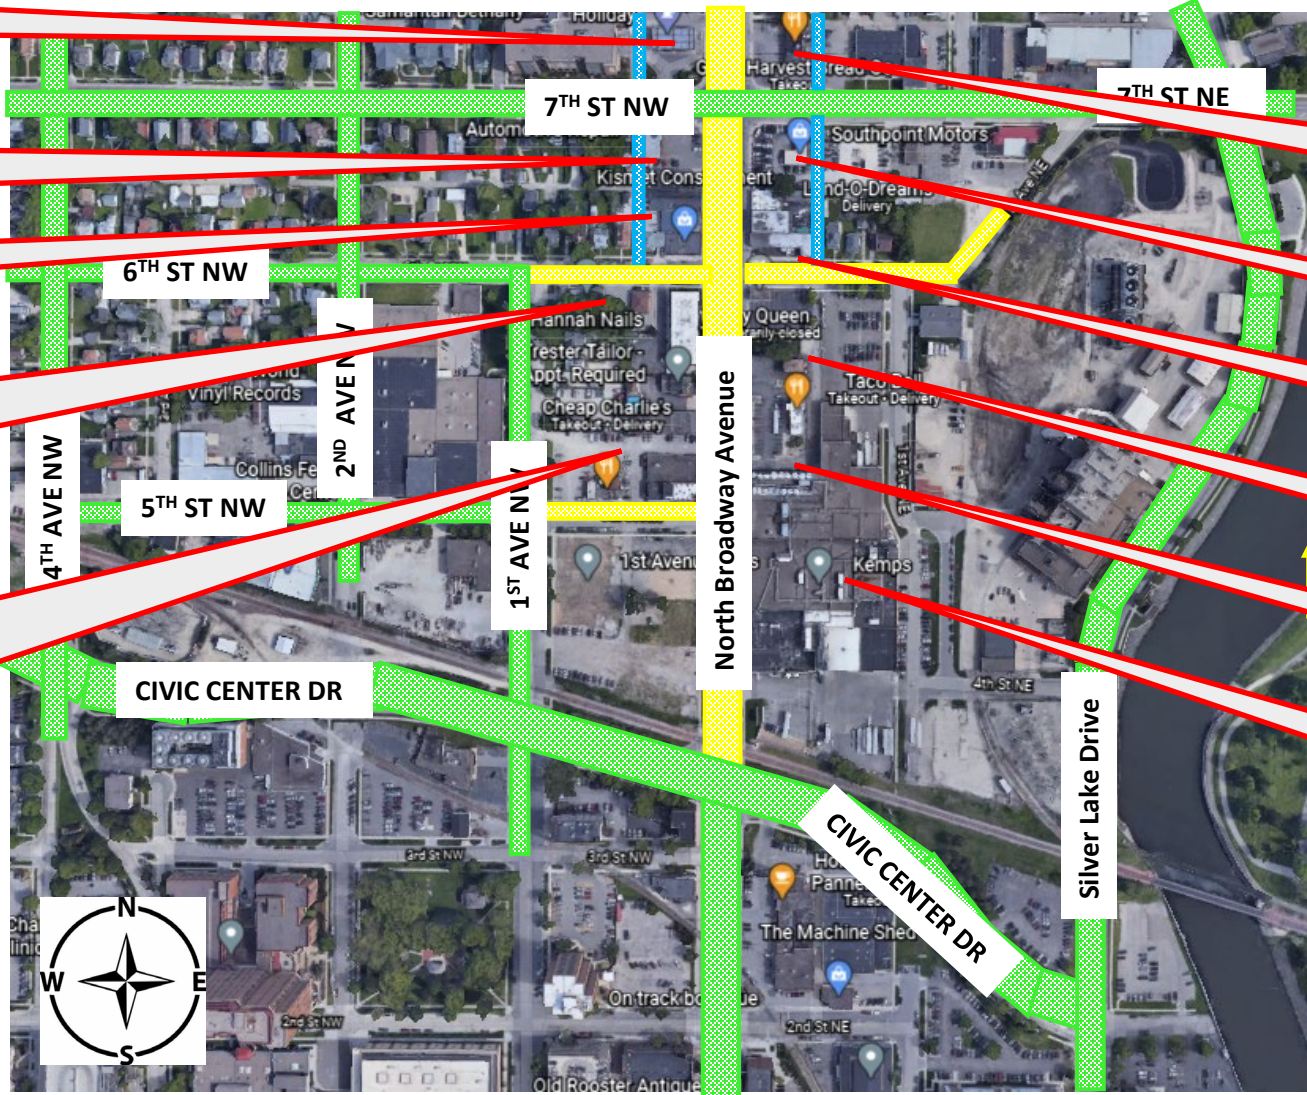

# North Broadway Business Access

Effective: MAY 10, 2021  
Last Updated: APR 16, 2021

**Holiday Gas Station**  
7th ST & N BDWY LOCAL ACCESS

**Darrel's Complete Auto Gallery 24 Art**  
7th ST & N BDWY LOCAL ACCESS

**Great Harvest Bread  
Tacos Mi Pueblo**  
7th ST & N BDWY LOCAL ACCESS

**South Point Motors**  
7th ST & N BDWY LOCAL ACCESS

**Land O' Dreams Water Beds**  
6th ST & N BDWY LOCAL ACCESS

**Dairy Queen**  
6th ST & N BDWY LOCAL ACCESS

**Taco Bell**  
N BDWY LOCAL ACCESS

**Kemps**  
N BDWY LOCAL ACCESS & SILVER LAKE DRIVE

**Summary Map**  
7th ST through Civic Center DR

- ROAD CLOSED See detail above
- ROAD OPEN TO LOCAL TRAFFIC
- ALLEY OPEN TO LOCAL TRAFFIC
- ROAD OPEN