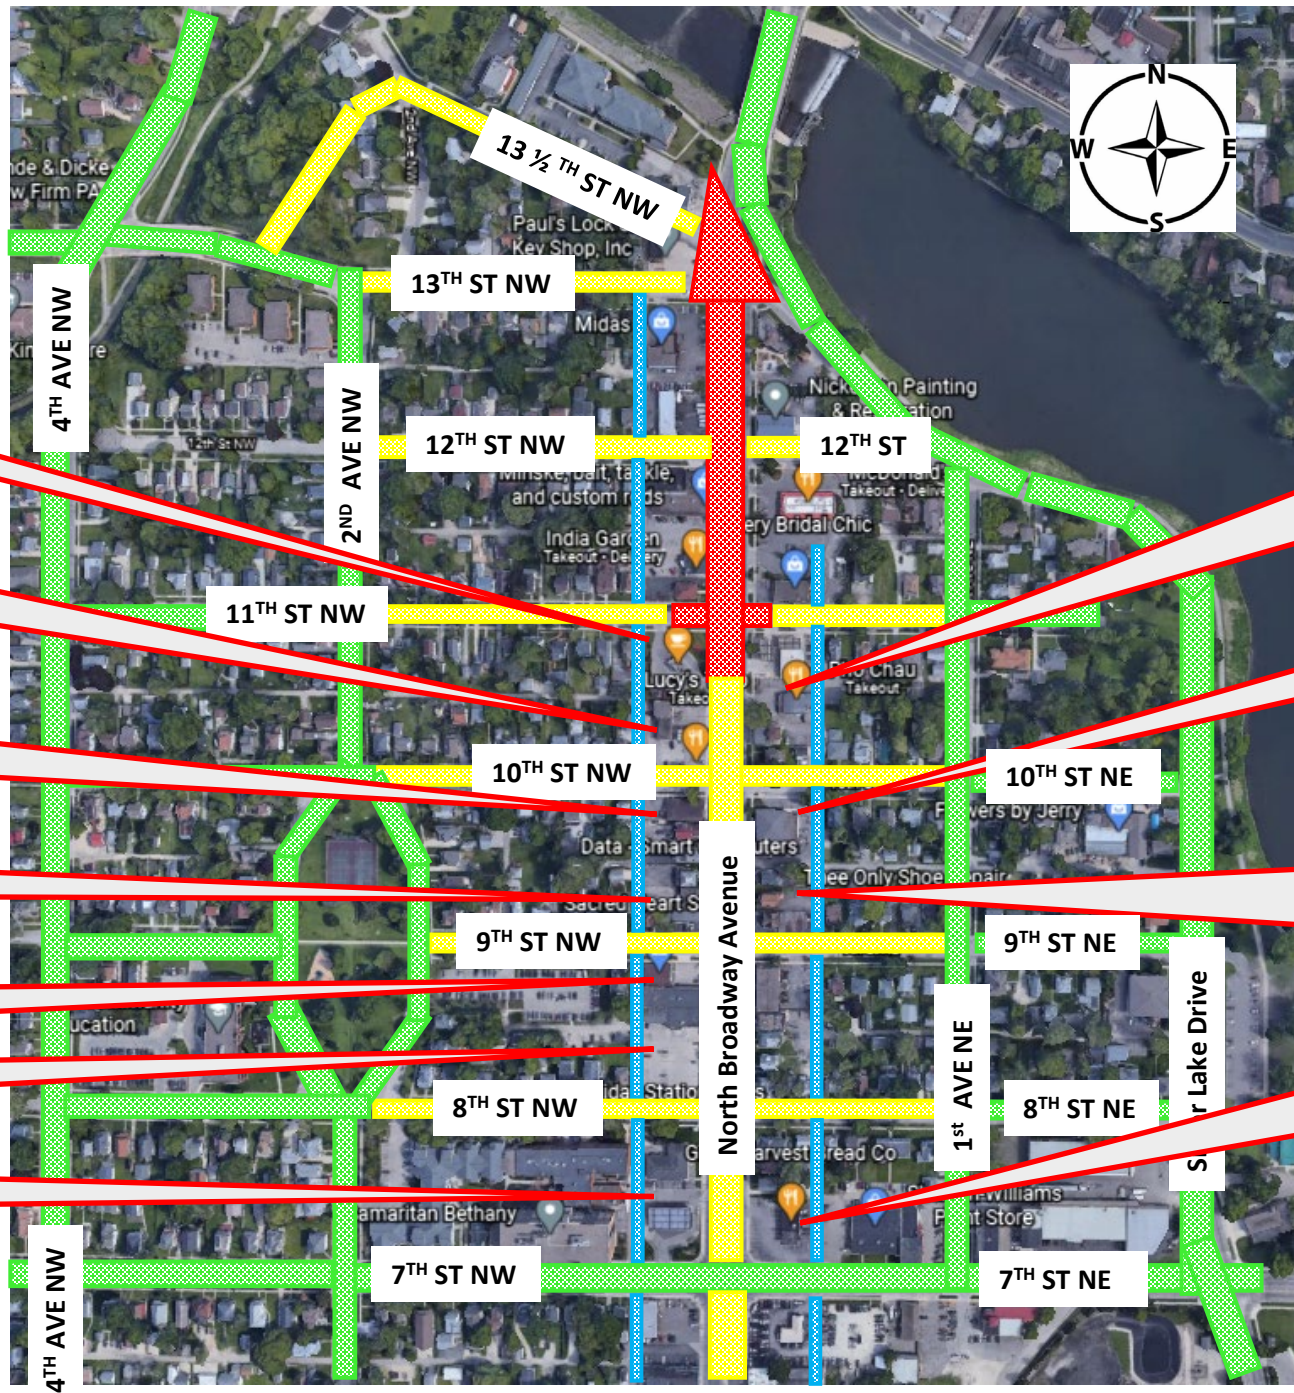

## Overall Map

-  ROAD CLOSED [See detail above](#)
-  ACCESS BY NEAREST STREET & ALLEY
-  ROAD OPEN TO LOCAL TRAFFIC
-  ALLEY OPEN TO LOCAL TRAFFIC
-  ROAD OPEN

**Nazarene Well House**

13 1/2<sup>th</sup> ST NW

**Killan's Auto**

**Pho Chau**

**Kung Fu Tea**

N BDWY LOCAL ACCESS

**Summary Map**

13 1/2 ST through 11<sup>th</sup> ST

-  ROAD CLOSED [See detail above](#)
-  ROAD OPEN TO LOCAL TRAFFIC
-  ALLEY OPEN TO LOCAL TRAFFIC
-  ROAD OPEN

# Summary Map

11<sup>th</sup> ST through 7<sup>th</sup> ST

# North Broadway Business Access

Effective: MAY 10, 2021

Last Updated: APR 16, 2021

**Moka**  
N BDWY LOCAL ACCESS

**Barak Grocery & Mall  
Lucy's Taco**  
N BDWY LOCAL ACCESS

**American Family Ins  
Dwell Realty Group**  
N BDWY LOCAL ACCESS