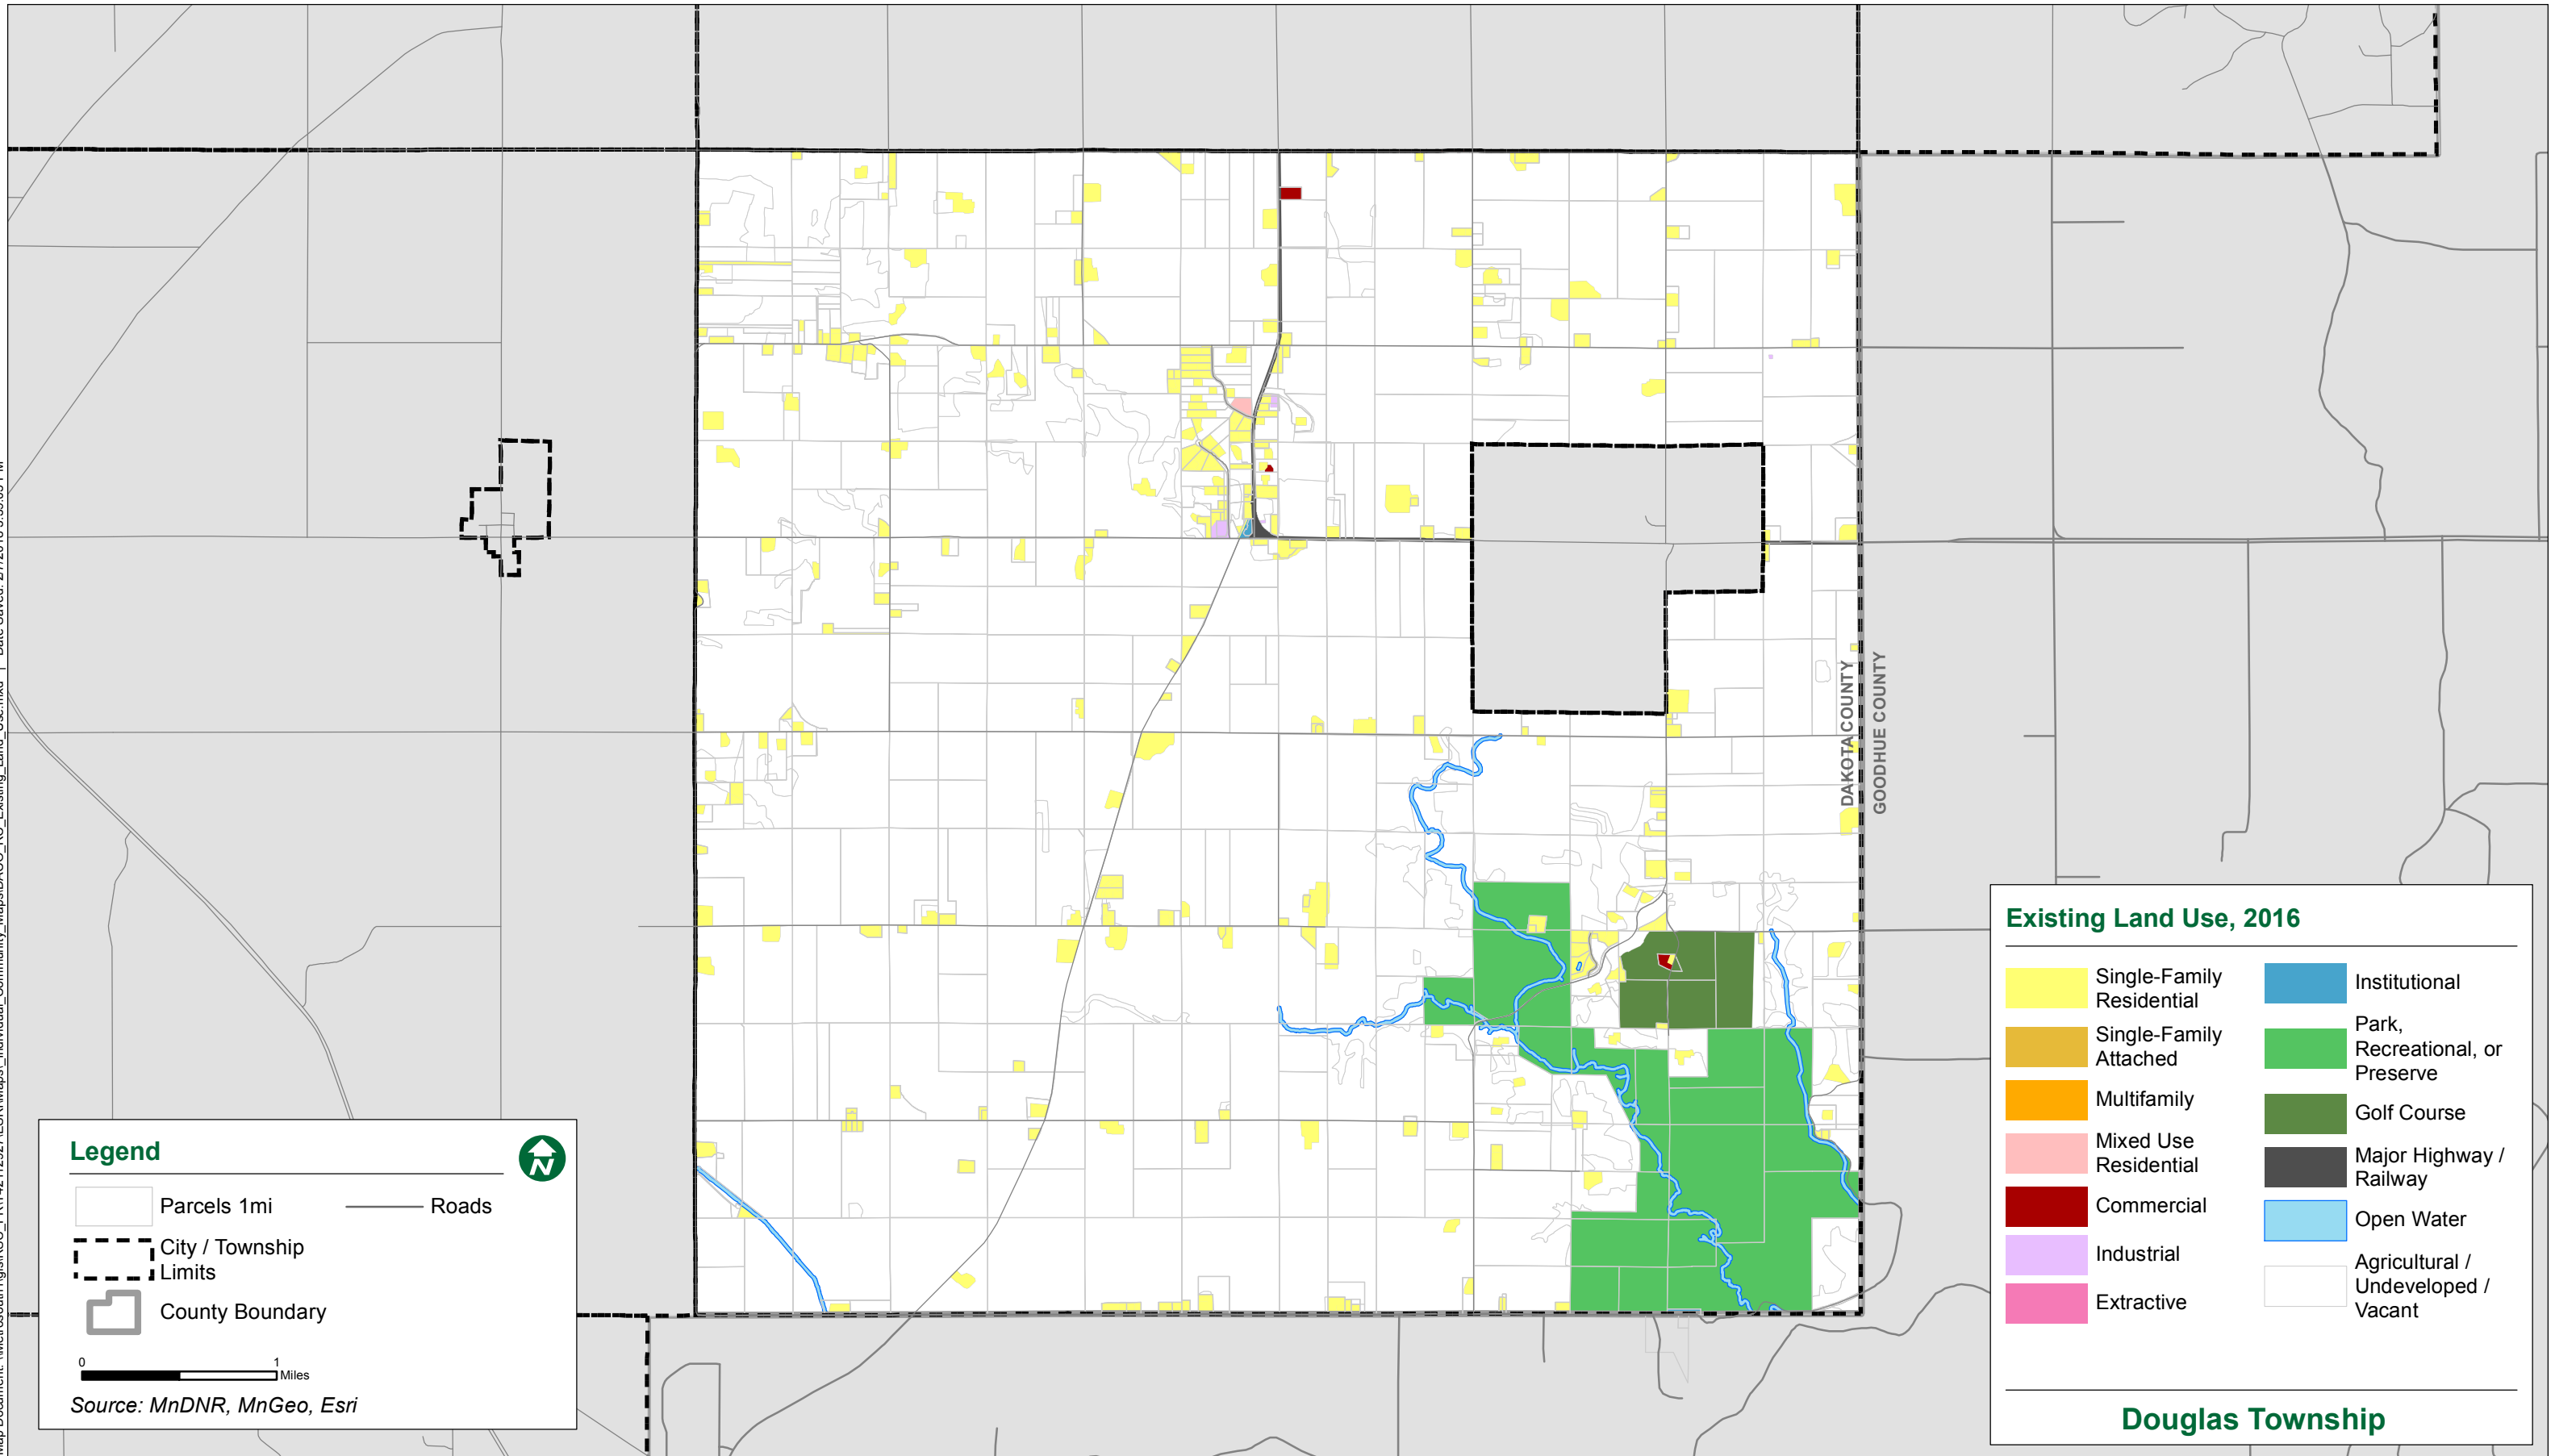

Map Document: \\wcc\geospatial\GIS\ESRI\Maps\Community_Maps\DACO_RC_Existing_Land_Use.mxd | Date Saved: 2/7/2018 3:39:05 PM

Legend

- Parcels 1mi
- Roads
- City / Township Limits
- County Boundary

Source: MnDNR, MnGeo, Esri

Existing Land Use, 2016

Single-Family Residential	Institutional
Single-Family Attached	Park, Recreational, or Preserve
Multifamily	Golf Course
Mixed Use Residential	Major Highway / Railway
Commercial	Open Water
Industrial	Agricultural / Undeveloped / Vacant
Extractive	

Douglas Township