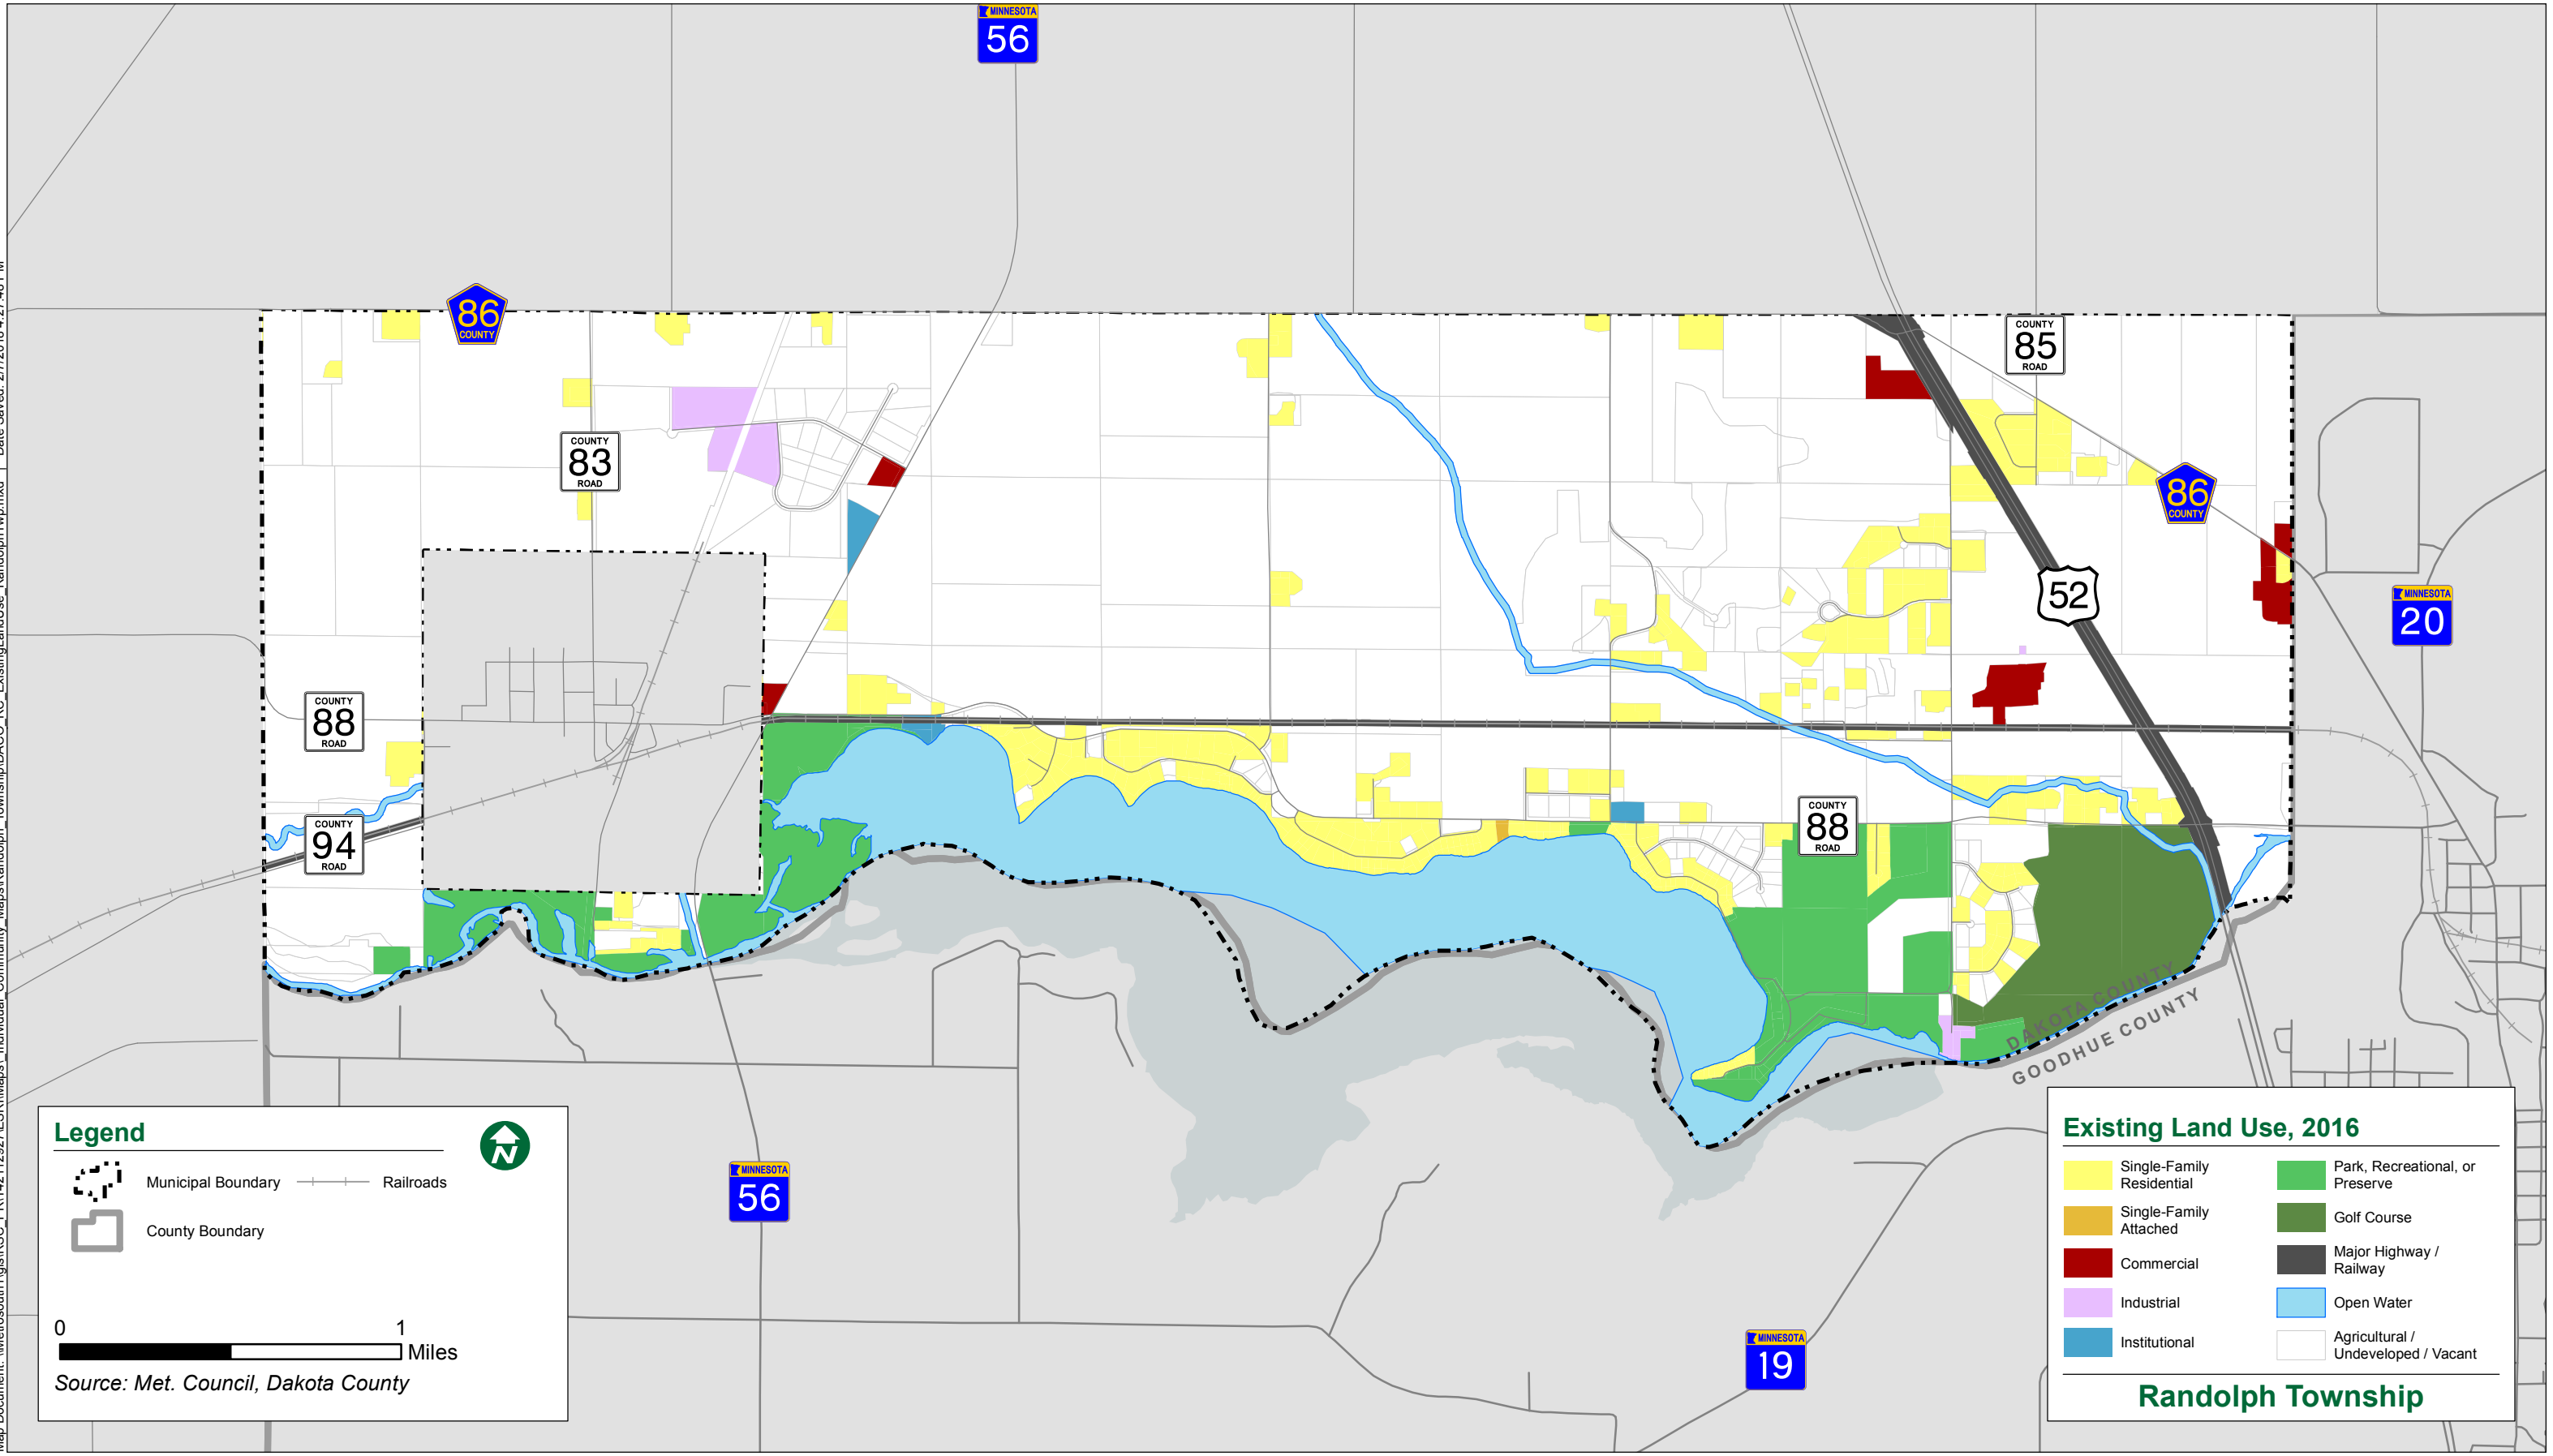

Map Document: \\Metrosouth\gis\RSC_PRT\4211292\ESR\Maps\Individual_Community_Maps\ Randolph_Township\ Randolph_Twp.mxd | Date Saved: 2/7/2018 4:27:48 PM

Legend

- Municipal Boundary
- County Boundary
- Railroads

0 1 Miles

Source: Met. Council, Dakota County

Existing Land Use, 2016

Single-Family Residential	Park, Recreational, or Preserve
Single-Family Attached	Golf Course
Commercial	Major Highway / Railway
Industrial	Open Water
Institutional	Agricultural / Undeveloped / Vacant

Randolph Township