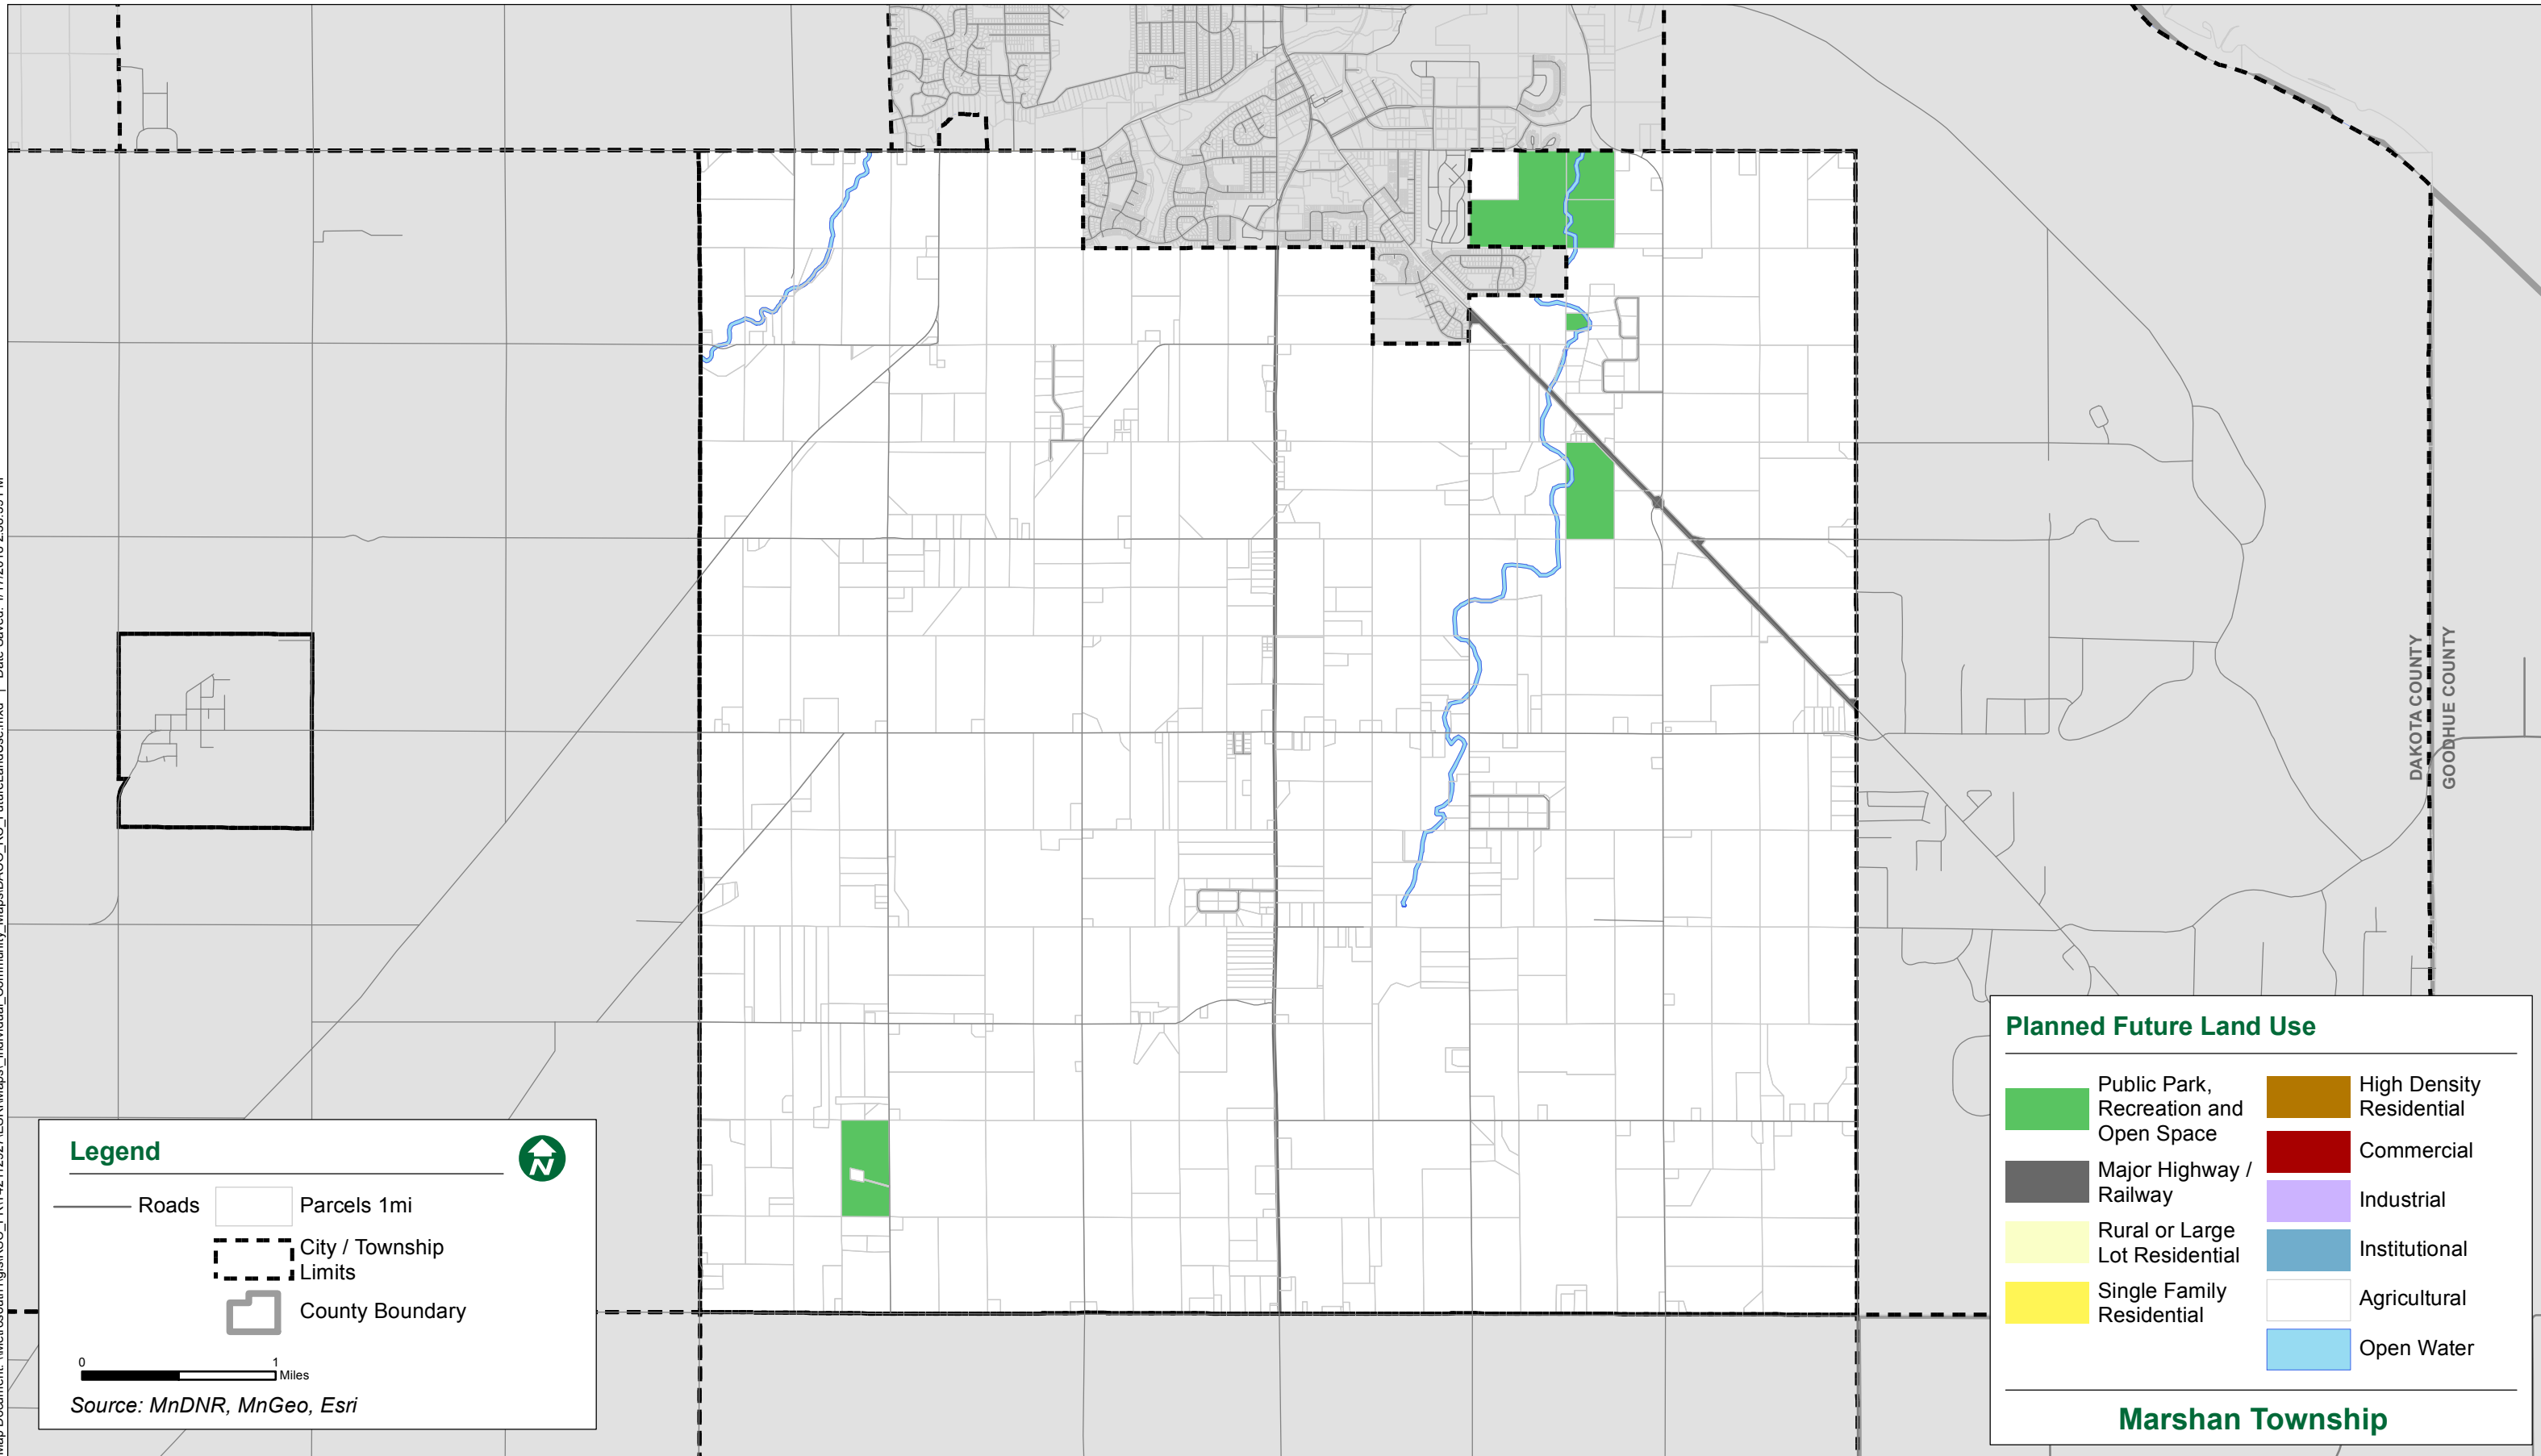

Map Document: \\micosouth1\gis\RSC_PRT1421292\ESR\Maps\Community_Maps\DACO_RC_FutureLandUse.mxd | Date Saved: 1/17/2018 2:56:39 PM

Legend

- Roads
- Parcels 1mi
- City / Township Limits
- County Boundary

0 1 Miles

Source: MnDNR, MnGeo, Esri

Planned Future Land Use

Public Park, Recreation and Open Space	High Density Residential
Major Highway / Railway	Commercial
Rural or Large Lot Residential	Industrial
Single Family Residential	Institutional
	Agricultural
	Open Water

Marshan Township

DAKOTA COUNTY
GOODHUE COUNTY